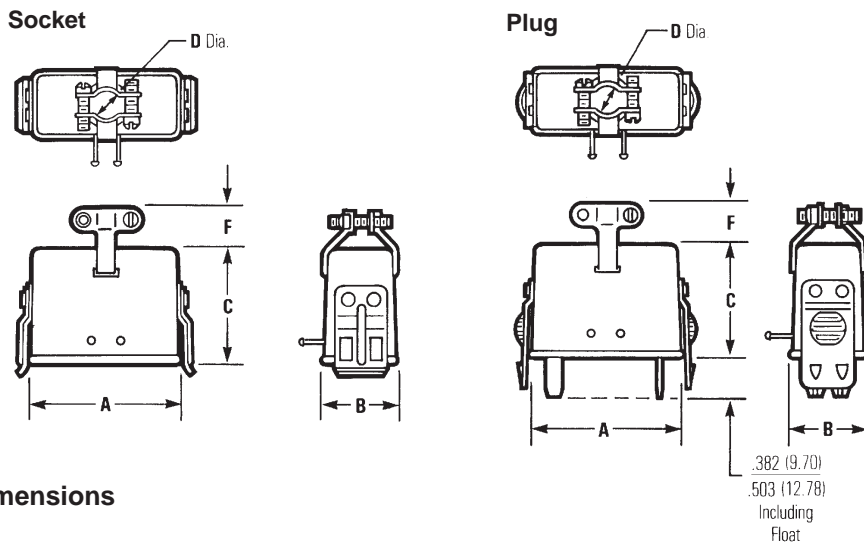

**Jones
Plugs/Sockets
Series 300**

Multiple Density
Solder Eyelet
180° Clamp w/Locks

300 Series Plug with Hood and Lock (CCT-L) and Socket with Hood and Keeper (CCT-K)

No. of Contacts	Catalog No. Plug w/ Lock	Catalog No. Socket w/ Keeper
2	P-302-CCT-L	S-302-CCT-K
3	P-303-CCT-L	S-303-CCT-K
4	P-304-CCT-L	S-304-CCT-K
6	P-306-CCT-L	S-306-CCT-K
8	N/A	N/A
10	P-310-CCT-L	N/A
12	P-312-CCT-L	N/A
15	P-315-CCT-L	S-315-CCT-K
18	P-318-CCT-L	S-318-CCT-K
21	P-321-CCT-L	S-321-CCT-K
24	P-324-CCT-L	S-324-CCT-K
27	P-327-CCT-L	S-327-CCT-K
30	P-330-CCT-L	S-330-CCT-K
33	P-333-CCT-L	S-333-CCT-K

Dimensions

No. of Contacts	A ±.016 (.41mm)		B ±.016 (.41mm)		C ±.031 (.79mm)		F		"D" Cable Opening		Polarizing Pin
	in	mm	in	mm	in	mm	in	mm	in	mm	
2	.691	17.5	-	-	.953	24.21	.359	9.12	.375	9.53	--
3	1.034	26.26	.472	11.99	.953	24.21	.359	9.12	.313	7.94	--
4	.786	19.96	.724	18.39	.953	24.21	.469	11.91	.375	9.53	--
6	1.036	26.31	.724	18.39	1.078	27.38	.484	12.29	.438	11.13	--
8	--	--	--	--	--	--	--	--	--	--	--
10	1.592	40.44	.720	18.29	1.203	30.56	.500	12.70	.500	12.70	--
12	1.286	32.66	.974	24.74	1.203	30.56	.469	11.91	.563	14.30	--
15	1.795	45.59	1.100	27.94	1.850	46.99	.712	18.08	.563	14.30	NO
18	2.107	53.52	1.100	27.94	1.850	46.99	.712	18.08	.563	14.30	NO
21	2.420	61.47	1.100	27.94	1.850	46.99	.712	18.08	.625	15.88	NO
24	2.732	69.39	1.100	27.94	1.850	46.99	.712	18.08	.625	15.88	14
27	3.045	77.34	1.100	27.94	1.850	46.99	.712	18.08	.625	15.88	14
30	3.357	85.27	1.100	27.94	1.850	46.99	.712	18.08	.750	19.05	14
33	3.670	93.22	1.100	27.94	1.850	46.99	.712	18.08	.750	19.05	17