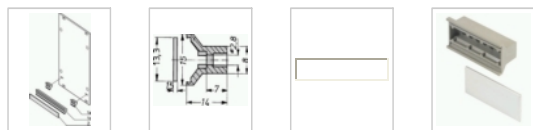

Trapeziform handle, grey (without extraction function)

Catalog Number:20808-068
Back To Product

- With separate identification plate
- Handles laterally closed

Products per Package:
1.0
Products per Package:
1.0

Change Item >

CHANGING AN ITEM WILL UPDATE THE CATALOG NUMBER. THIS CAN AFFECT THE LIST PRICE AND SPECIFICATION OF THE ITEM.

Other Views

Quantity

1

Add Item to Project List +

Description

Downloads

Items

Accessories

Trapeziform handle, grey (without extraction function)

Catalog Number	20808-068
Depth mm	167.0
Width HP	42.0
Width mm	212.0
Qty	1 piece (SPQ 5)1
Delivery is exclusively made in Standard Pack Quantity (SPQ)	5
Colour	grey
Description	Plastic handle in trapeziform

EXPLORE

- About Us
- Services & Capabilities
- News and Events
- Strategic Partnerships
- Investor Relations

CONTACT

- Customer Service
- Find a Sales Office or Distributor
- Global Locations
- Product Compliance & Certifications
- Partner Login

DOWNLOAD

- Literature
- White Papers & Case Studies
- Videos & Mobile Apps
- Product Configurators
- Warranties