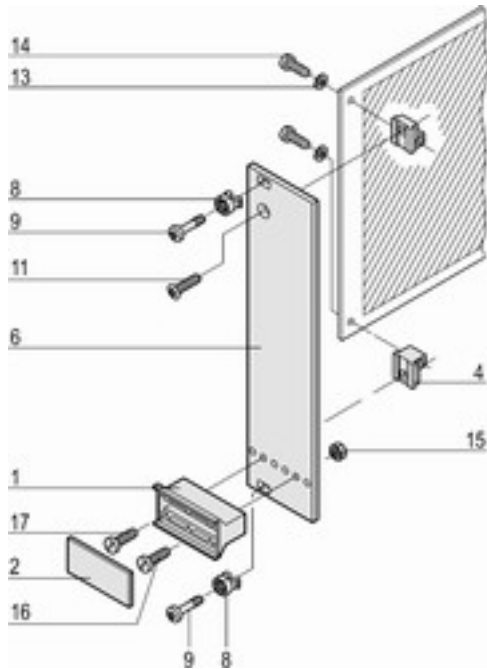

Plug-in units type 2 with trapezoid handle, unshielded, kit
[Print page](#)

3 U

Article number: 20818-022

- Front panel unshielded
- Handle without extraction function

Delivery comprises: kit

Item	Qty	Description
1	1	Plastic handle, trapezium shape, PPE, grey
2	1	Identification plate, Al, 1.5 mm, anodised, cut edges plain
4	2	Printed board bracket, Zn, die-cast
6	1	Front panel for trapezium shaped handle, front anodised, rear iridescent green chromated
8	2	Sleeve, PA, grey, up to 7 HP front panel width
8	4	Sleeve, PA, grey, from 8 HP front panel width
9	2	Pozidrive/slotted collar screw, St, nickel-plated, M2.5 x 11 and 12.3, up to 7 HP front panel width
9	4	Pozidrive/slotted collar screw, St, nickel-plated, M2.5 x 11 and 12.3, from 8 HP front panel width
11	1	Raised countersunk screw, St, nickel-plated, M2.5 x 8
13	2	Washer, A2.7, DIN 125
14	2	Flathead screw, St, nickel-plated, M2.5 x 10
15	1	Hexagon nut, St, nickel-plated, M2.5
16	1	Flathead screw, St, nickel-plated, M2.5 x 12
17	1	Flathead screw, St, nickel-plated, M2.5 x 16

Technical data:

Description	Height	Width	Height B
Plug-in unit with cantilever handle (kit)	3 U	8 HP	0 mm

Further Information:

	Download CAD data in DWG format Download CAD data in DXF format
	User Manual