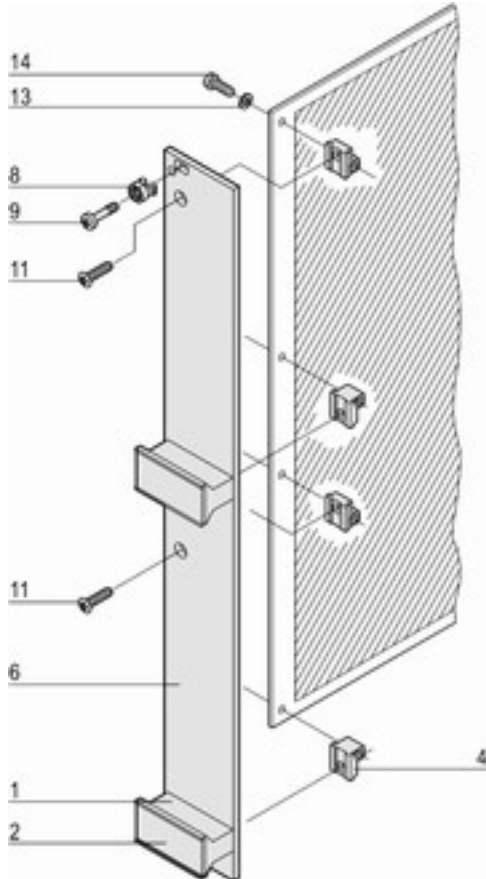

**Plug-in units type 2 with trapezoid handle, unshielded, kit**
[Print page](#)

6 U

**Article number: 20818-025**

- Front panel unshielded
- Handle without extraction function

**Delivery comprises: kit**

Item	Qty	Description
1	2	Extraction handle, PPE, grey
2	2	Identification plate, Al 1.5 mm, anodised, cut edges clean
4	4	Printed board bracket, diecast zinc
6	1	Front panel for trapezoid handle, front anodised, rear yellow chromated
8	2	Sleeve, PA, grey, up to 7 HP front panel width
8	4	Sleeve, PA, grey, from 8 HP front panel width
9	2	Collar screw, cross recess/slot, nickel-plated steel, M2.5 x 12.3, up to 7 HP front panel width
9	4	Collar screw, cross recess/slot, nickel-plated steel, M2,5 x 11 and 12,3, from 8 HP front panel width
11	2	Raised countersunk head screw, M2.5 x 8
13	4	Washer, A2,7
14	4	Pozidrive flathead screw, nickel-plated steel, M2.5 x 10
15	2	Hexagon nut, nickel-plated steel, M2.5
16	2	Pozidrive flathead screw, nickel-plated steel, M2,5 x 12
17	2	Pozidrive flathead screw, nickel-plated steel, M2,5 x 16

**Technical data:**

Description	Height	Width	Height B
Plug-in unit with cantilever handle (kit)	6 U	4 HP	0 mm

**Further Information:**

	Download CAD data in DWG format Download CAD data in DXF format
	User Manual