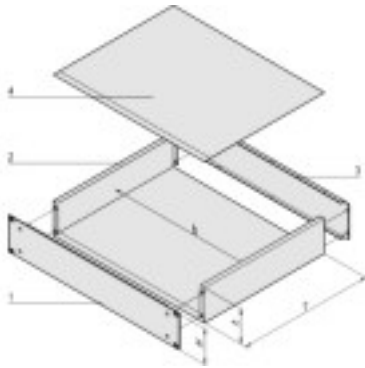

19" chassis, steel sheet (Al/Zn)
[Print page](#)

h = clear overall height (H - 3.0),
b = clear installation width = 447 mm

Article number: 20860-120

- Complete chassis, St (AlZn coated) with Al extrusion front panel
- Detachable rear panel for easy assembly
- 19" and ATX power supplies can be assembled in the 1 U version up to a clearance of 40 mm

Delivery comprises: kit

Item	Qty	Description
1	1	Front panel, Al extrusion, 2 mm, front anodised, rear etched (at 1 U), front and rear side of front panels colourless chromated (at 2 U)
2	1	Base body plain, St, 1 mm, (AlZn coated)
3	1	Rear panel, St, 1 mm (AlZn coated)
4	1	Cover plain, St, 1 mm (AlZn coated)
5	1	Assembly kit

Technical data:

Height H	H	Depth	Depth T
1 U	43.65 mm	220 mm	220 mm

Accessories:

Article number	Description
20860-256	Front handles

Notes:

- Further versions with steel sheet front panel (pizza box) on request
- Use of telescopic slides is not possible
- No special EMC version available
- Interior mounting kits not suitable for IEC 60297