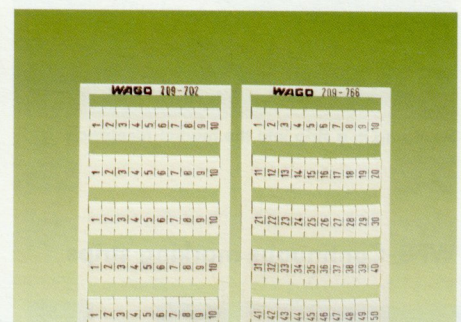

8 WSB-Quick Marking System

6

Horizontal marking
Consecutive numbers each strip
10 strips with 10 markers for each card
for terminal block widths
5 – 17.5 mm/0.197 – 0.689 in

Vertical marking
Consecutive numbers each strip
10 strips with 10 markers for each card
for terminal block widths
5 – 17.5 mm/0.197 – 0.689 in

Vertical marking
Consecutive numbers each strip
10 strips with 10 markers for each card
for terminal block widths
4 mm/0.157 in

Marking per card	Item-No.	Pack.-unit pcs	Marking per card	Item-No.	Pack.-unit pcs	Marking per card	Item-No.	Pack.-unit pcs
1 ... 10 (10x)	209-502	5 cards	1 ... 10 (10x)	209-602	5 cards	1 ... 10 (10x)	209-702	5 cards
11 ... 20 (10x)	209-503	5 cards	11 ... 20 (10x)	209-603	5 cards	11 ... 20 (10x)	209-703	5 cards
21 ... 30 (10x)	209-504	5 cards	21 ... 30 (10x)	209-604	5 cards	21 ... 30 (10x)	209-704	5 cards
31 ... 40 (10x)	209-505	5 cards	31 ... 40 (10x)	209-605	5 cards	31 ... 40 (10x)	209-705	5 cards
41 ... 50 (10x)	209-506	5 cards	41 ... 50 (10x)	209-606	5 cards	41 ... 50 (10x)	209-706	5 cards
51 ... 60 (10x)	209-569	5 cards	51 ... 60 (10x)	249-601	5 cards			
61 ... 70 (10x)	209-570	5 cards	61 ... 70 (10x)	249-602	5 cards			
71 ... 80 (10x)	209-571	5 cards	71 ... 80 (10x)	249-603	5 cards			
81 ... 90 (10x)	209-572	5 cards	81 ... 90 (10x)	249-604	5 cards			
91 ... 100 (10x)	209-573	5 cards	91 ... 100 (10x)	249-605	5 cards			
1 ... 50 (2x)	209-566	5 cards	1 ... 50 (2x)	209-666	5 cards	1 ... 50 (2x)	209-766	5 cards
51 ... 100 (2x)	209-507	5 cards	51 ... 100 (2x)	209-607	5 cards	51 ... 100 (2x)	209-707	5 cards
101 ... 150 (2x)	209-508	5 cards	101 ... 150 (2x)	209-608	5 cards	101 ... 150 (2x)	209-708	5 cards
151 ... 200 (2x)	209-509	5 cards	151 ... 200 (2x)	209-609	5 cards	151 ... 200 (2x)	209-709	5 cards
201 ... 300 (1x)	209-510	5 cards	201 ... 300 (1x)	209-610	5 cards	201 ... 300 (1x)	209-710	5 cards
301 ... 400 (1x)	209-511	5 cards	301 ... 400 (1x)	209-611	5 cards	301 ... 400 (1x)	209-711	5 cards
401 ... 500 (1x)	209-512	5 cards	401 ... 500 (1x)	209-612	5 cards	401 ... 500 (1x)	209-712	5 cards
501 ... 600 (1x)	209-513	5 cards	501 ... 600 (1x)	209-613	5 cards	501 ... 600 (1x)	209-713	5 cards
601 ... 700 (1x)	209-514	5 cards	601 ... 700 (1x)	209-614	5 cards	601 ... 700 (1x)	209-714	5 cards
701 ... 800 (1x)	209-515	5 cards	701 ... 800 (1x)	209-615	5 cards	701 ... 800 (1x)	209-715	5 cards
801 ... 900 (1x)	209-516	5 cards	801 ... 900 (1x)	209-616	5 cards	801 ... 900 (1x)	209-716	5 cards
901 ... 1000 (1x)	209-517	5 cards	901 ... 1000 (1x)	209-617	5 cards	901 ... 1000 (1x)	209-717	5 cards
1 ... 9, ;(10x)	209-565	5 cards	1001 ... 1100 (1x)	209-688	5 cards	1 ... 9, ;(10x)	209-765	5 cards
for double deck terminal blocks			1101 ... 1200 (1x)	209-669	5 cards			
1, 3, 5, ... 99,			1201 ... 1300 (1x)	209-670	5 cards			
and 2, 4, 6, ... 100 (1x)	209-599	5 cards	1301 ... 1400 (1x)	209-671	5 cards			
			1401 ... 1500 (1x)	209-672	5 cards			
for triple deck terminal blocks			1501 ... 1600 (1x)	209-901	5 cards			
1, 4, 7, ... 99 (1x)	249-557	5 cards	1601 ... 1700 (1x)	209-902	5 cards			
100, 103, 106, ... 198 (1x)	249-558	5 cards	1701 ... 1800 (1x)	209-903	5 cards			
			1801 ... 1900 (1x)	209-912	5 cards			
plain,	209-501	5 cards	1901 ... 2000 (1x)	209-913	5 cards			
for self-			1 ... 9, ;(10x)	209-665	5 cards			
marking			101, 101, 101, ...					
			...130, 130, 130 (1x)	209-667	5 cards			
Marking pen	210-110	1	131, 131, 131, ...					
with fibre tip,			...160, 160, 160 (1x)	209-668	5 cards			
for permanent marking			plain,					
			for double deck terminal blocks					
WSB-Double marker carrier, 4 mm/0.157 in wide	209-128	100	1, 3, 5, 7, 9, 11, ... 99 and 2, 4, 6, 8, 10, 12, ... 100 (1x)	209-699	5 cards	plain,	209-701	5 cards
(see also page 1.25)				209-900	5 cards	for self-		
			101, 103, 105, ... 149 and 102, 104, 106, ... 150 (2x)			marking		
			for triple deck terminal blocks			Marking pen	210-110	1
			1, 4, 7, ... 99 (1x)	249-657	5 cards	with fibre tip,		
			100, 103, 106, ... 198 (1x)	249-658	5 cards	for permanent marking		
						WSB-Double marker carrier, 4 mm/0.157 in wide	209-128	100
						(see also page 1.25)