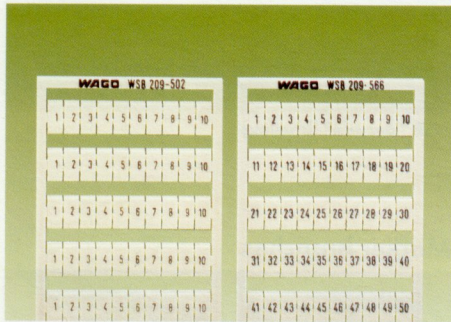

8 WSB-Quick Marking System

6

Horizontal marking
Consecutive numbers each strip
10 strips with 10 markers for each card
for terminal block widths
5 – 17.5 mm/0.197 – 0.689 in

Vertical marking
Consecutive numbers each strip
10 strips with 10 markers for each card
for terminal block widths
5 – 17.5 mm/0.197 – 0.689 in

Vertical marking
Consecutive numbers each strip
10 strips with 10 markers for each card
for terminal block widths
4 mm/0.157 in

Marking per card	Item-No.	Pack.-unit pcs	Marking per card	Item-No.	Pack.-unit pcs	Marking per card	Item-No.	Pack.-unit pcs
1 ... 10 (10x)	209-502	5 cards	1 ... 10 (10x)	209-602	5 cards	1 ... 10 (10x)	209-702	5 cards
11 ... 20 (10x)	209-503	5 cards	11 ... 20 (10x)	209-603	5 cards	11 ... 20 (10x)	209-703	5 cards
21 ... 30 (10x)	209-504	5 cards	21 ... 30 (10x)	209-604	5 cards	21 ... 30 (10x)	209-704	5 cards
31 ... 40 (10x)	209-505	5 cards	31 ... 40 (10x)	209-605	5 cards	31 ... 40 (10x)	209-705	5 cards
41 ... 50 (10x)	209-506	5 cards	41 ... 50 (10x)	209-606	5 cards	41 ... 50 (10x)	209-706	5 cards
51 ... 60 (10x)	209-569	5 cards	51 ... 60 (10x)	249-601	5 cards			
61 ... 70 (10x)	209-570	5 cards	61 ... 70 (10x)	249-602	5 cards			
71 ... 80 (10x)	209-571	5 cards	71 ... 80 (10x)	249-603	5 cards			
81 ... 90 (10x)	209-572	5 cards	81 ... 90 (10x)	249-604	5 cards			
91 ... 100 (10x)	209-573	5 cards	91 ... 100 (10x)	249-605	5 cards			
1 ... 50 (2x)	209-566	5 cards	1 ... 50 (2x)	209-666	5 cards	1 ... 50 (2x)	209-766	5 cards
51 ... 100 (2x)	209-507	5 cards	51 ... 100 (2x)	209-607	5 cards	51 ... 100 (2x)	209-707	5 cards
101 ... 150 (2x)	209-508	5 cards	101 ... 150 (2x)	209-608	5 cards	101 ... 150 (2x)	209-708	5 cards
151 ... 200 (2x)	209-509	5 cards	151 ... 200 (2x)	209-609	5 cards	151 ... 200 (2x)	209-709	5 cards
201 ... 300 (1x)	209-510	5 cards	201 ... 300 (1x)	209-610	5 cards	201 ... 300 (1x)	209-710	5 cards
301 ... 400 (1x)	209-511	5 cards	301 ... 400 (1x)	209-611	5 cards	301 ... 400 (1x)	209-711	5 cards
401 ... 500 (1x)	209-512	5 cards	401 ... 500 (1x)	209-612	5 cards	401 ... 500 (1x)	209-712	5 cards
501 ... 600 (1x)	209-513	5 cards	501 ... 600 (1x)	209-613	5 cards	501 ... 600 (1x)	209-713	5 cards
601 ... 700 (1x)	209-514	5 cards	601 ... 700 (1x)	209-614	5 cards	601 ... 700 (1x)	209-714	5 cards
701 ... 800 (1x)	209-515	5 cards	701 ... 800 (1x)	209-615	5 cards	701 ... 800 (1x)	209-715	5 cards
801 ... 900 (1x)	209-516	5 cards	801 ... 900 (1x)	209-616	5 cards	801 ... 900 (1x)	209-716	5 cards
901 ... 1000 (1x)	209-517	5 cards	901 ... 1000 (1x)	209-617	5 cards	901 ... 1000 (1x)	209-717	5 cards
1 ... 9, ;(10x)	209-565	5 cards	1001 ... 1100 (1x)	209-688	5 cards	1 ... 9, ;(10x)	209-765	5 cards
for double deck terminal blocks			1101 ... 1200 (1x)	209-669	5 cards			
1, 3, 5, ... 99,			1201 ... 1300 (1x)	209-670	5 cards			
and 2, 4, 6, ... 100 (1x)	209-599	5 cards	1301 ... 1400 (1x)	209-671	5 cards			
			1401 ... 1500 (1x)	209-672	5 cards			
for triple deck terminal blocks			1501 ... 1600 (1x)	209-901	5 cards			
1, 4, 7, ... 99 (1x)	249-557	5 cards	1601 ... 1700 (1x)	209-902	5 cards			
100, 103, 106, ... 198 (1x)	249-558	5 cards	1701 ... 1800 (1x)	209-903	5 cards			
			1801 ... 1900 (1x)	209-912	5 cards			
plain,	209-501	5 cards	1901 ... 2000 (1x)	209-913	5 cards			
for self-			1 ... 9, ;(10x)	209-665	5 cards			
marking			101, 101, 101, ...					
			...130, 130, 130 (1x)	209-667	5 cards			
Marking pen	210-110	1	131, 131, 131, ...					
with fibre tip,			...160, 160, 160 (1x)	209-668	5 cards			
for permanent marking			plain,					
			for double deck terminal blocks					
WSB-Double marker carrier, 4 mm/0.157 in wide	209-128	100	1, 3, 5, 7, 9, 11, ... 99 and 2, 4, 6, 8, 10, 12, ... 100 (1x)	209-699	5 cards	plain,	209-701	5 cards
(see also page 1.25)				209-900	5 cards	for self-		
			101, 103, 105, ... 149 and 102, 104, 106, ... 150 (2x)			marking		
			for triple deck terminal blocks			Marking pen	210-110	1
			1, 4, 7, ... 99 (1x)	249-657	5 cards	with fibre tip,		
			100, 103, 106, ... 198 (1x)	249-658	5 cards	for permanent marking		
						WSB-Double marker carrier, 4 mm/0.157 in wide	209-128	100
						(see also page 1.25)