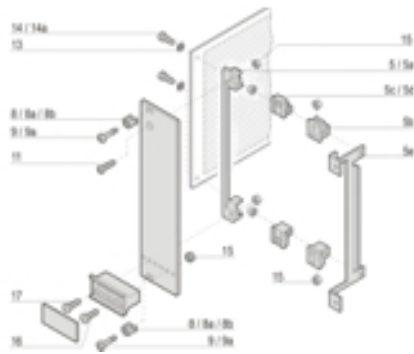

## Metal sleeve

**Part no.: 21100-660**

**Features:**

- Metal sleeves allow low ohmic contact between the collar screw and anodised partial front panel

Add to basket

**Technical Information:**

Description	Description	Qty/PU	Application
Metal sleeves	Brass, nickel-plated	100 piece	For shielded front panels

**Note:**

- Metal sleeves must be pressed into the front panels
- Not for partial width front panel 2 HP

Front panel fixing

Item 8b, 3 U front panel mounting

Item 8b, 6 U front panel mounting

Product illustrations are exemplary illustrations and can deviate from supplied products.