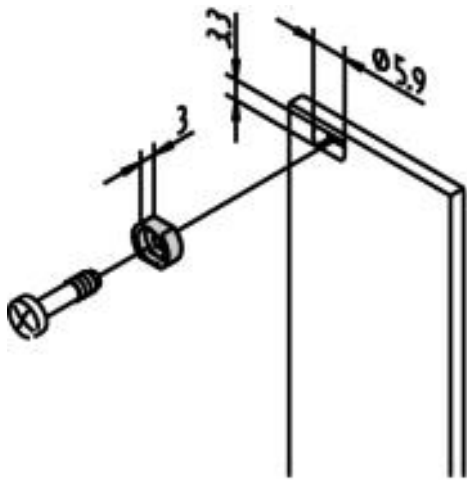

## Metal sleeve

**Part no.: 21100-660**

**Features:**

- Metal sleeves allow low ohmic contact between the collar screw and anodised partial front panel

Add to basket

**Technical Information:**

Description	Description	Qty/PU	Application
Metal sleeves	Brass, nickel-plated	100 piece	For shielded front panels

**Note:**

- Metal sleeves must be pressed into the front panels
- Not for partial width front panel 2 HP

Front panel fixing

Item 8b, 3 U front panel mounting

Item 8b, 6 U front panel mounting

Product illustrations are exemplary illustrations and can deviate from supplied products.