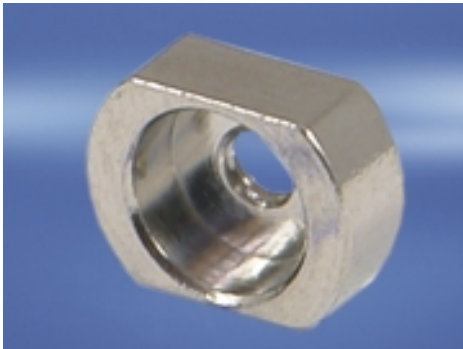

## Metal sleeve

**Part no.: 21100-660**

**Features:**

- Metal sleeves allow low ohmic contact between the collar screw and anodised partial front panel

Add to basket

**Technical Information:**

Description	Description	Qty/PU	Application
Metal sleeves	Brass, nickel-plated	100 piece	For shielded front panels

**Note:**

- Metal sleeves must be pressed into the front panels
- Not for partial width front panel 2 HP

Front panel fixing

Item 8b, 3 U front panel mounting

Item 8b, 6 U front panel mounting

Product illustrations are exemplary illustrations and can deviate from supplied products.