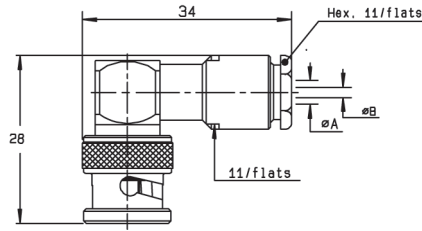

### RIGHT ANGLE PLUGS CLAMP TYPE FOR FLEXIBLE CABLES

Fig. 1

Fig. 2

Cable group	Cable group dia.	Part number	Fig.	Dimensions (mm)		Captive center contact
				A	B	
RG179	2.6/75/S	R142 154 000	1	3.1	0.6	yes
RG59/RG62	6/75/S	R142 157 000	2	6.6	0.75	

### RIGHT ANGLE PLUGS FULL CRIMP TYPE FOR FLEXIBLE CABLES

Fig. 1

Fig. 2

Cable group	Cable group dia.	Part number	Fig.	Captive center contact	Note
RG59/RG62	6/75/S	R142 184 000	1	yes	
		R142 184 161	2		Commercial version

### STRAIGHT JACKS FULL CRIMP TYPE FOR FLEXIBLE CABLES

Cable group	Cable group dia.	Part number	Dimensions (mm)			Captive center contact	Note
			A	B	C		
RG179	2.6/75/S	R142 217 000	1.75	0.4	32.5	yes	
RG59/RG62	6/75/S	R142 242 000	6.6	0.75	29.5		Single piece body
		R142 242 161			29	Single piece body/commercial version	