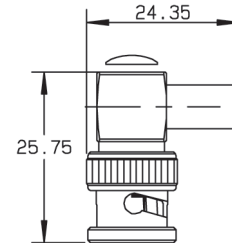

### RIGHT ANGLE PLUGS CLAMP TYPE FOR FLEXIBLE CABLES

Fig. 1

Fig. 2

Cable group	Cable group dia.	Part number	Fig.	Dimensions (mm)		Captive center contact
				A	B	
RG179	2.6/75/S	R142 154 000	1	3.1	0.6	yes
RG59/RG62	6/75/S	R142 157 000	2	6.6	0.75	

### RIGHT ANGLE PLUGS FULL CRIMP TYPE FOR FLEXIBLE CABLES

Fig. 1

Fig. 2

Cable group	Cable group dia.	Part number	Fig.	Captive center contact	Note
RG59/RG62	6/75/S	R142 184 000	1	yes	
		R142 184 161	2		Commercial version

### STRAIGHT JACKS FULL CRIMP TYPE FOR FLEXIBLE CABLES

Cable group	Cable group dia.	Part number	Dimensions (mm)			Captive center contact	Note
			A	B	C		
RG179	2.6/75/S	R142 217 000	1.75	0.4	32.5	yes	
RG59/RG62	6/75/S	R142 242 000	6.6	0.75	29.5		Single piece body
		R142 242 161			29	Single piece body/commercial version	