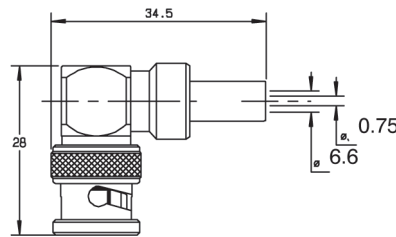

### RIGHT ANGLE PLUGS CLAMP TYPE FOR FLEXIBLE CABLES

Fig. 1

Fig. 2

Cable group	Cable group dia.	Part number	Fig.	Dimensions (mm)		Captive center contact
				A	B	
RG179	2.6/75/S	R142 154 000	1	3.1	0.6	yes
RG59/RG62	6/75/S	R142 157 000	2	6.6	0.75	

### RIGHT ANGLE PLUGS FULL CRIMP TYPE FOR FLEXIBLE CABLES

Fig. 1

Fig. 2

Cable group	Cable group dia.	Part number	Fig.	Captive center contact	Note
RG59/RG62	6/75/S	R142 184 000	1	yes	
		R142 184 161	2		Commercial version

### STRAIGHT JACKS FULL CRIMP TYPE FOR FLEXIBLE CABLES

Cable group	Cable group dia.	Part number	Dimensions (mm)			Captive center contact	Note
			A	B	C		
RG179	2.6/75/S	R142 217 000	1.75	0.4	32.5	yes	
RG59/RG62	6/75/S	R142 242 000	6.6	0.75	29.5		Single piece body
		R142 242 161			29	Single piece body/commercial version	