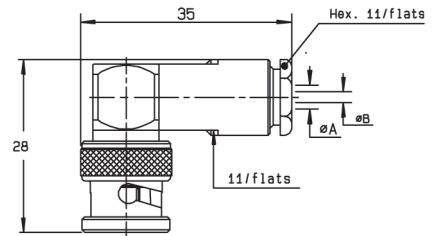

### RIGHT ANGLE PLUGS CLAMP TYPE FOR FLEXIBLE CABLES

Fig. 1

Fig. 2

Cable group	Cable group dia.	Part number	Fig.	Dimensions (mm)		Captive center contact
				A	B	
RG179	2.6/75/S	R142 154 000	1	3.1	0.6	yes
RG59/RG62	6/75/S	R142 157 000	2	6.6	0.75	

### RIGHT ANGLE PLUGS FULL CRIMP TYPE FOR FLEXIBLE CABLES

Fig. 1

Fig. 2

Cable group	Cable group dia.	Part number	Fig.	Captive center contact	Note
RG59/RG62	6/75/S	R142 184 000	1	yes	
		R142 184 161	2		Commercial version

### STRAIGHT JACKS FULL CRIMP TYPE FOR FLEXIBLE CABLES

Cable group	Cable group dia.	Part number	Dimensions (mm)			Captive center contact	Note
			A	B	C		
RG179	2.6/75/S	R142 217 000	1.75	0.4	32.5	yes	
RG59/RG62	6/75/S	R142 242 000	6.6	0.75	29.5		Single piece body
		R142 242 161			29	Single piece body/commercial version	