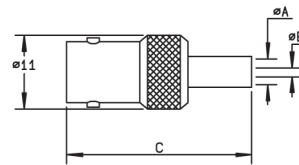

### RIGHT ANGLE PLUGS CLAMP TYPE FOR FLEXIBLE CABLES

Fig. 1

Fig. 2

Cable group	Cable group dia.	Part number	Fig.	Dimensions (mm)		Captive center contact
				A	B	
RG179	2.6/75/S	R142 154 000	1	3.1	0.6	yes
RG59/RG62	6/75/S	R142 157 000	2	6.6	0.75	

### RIGHT ANGLE PLUGS FULL CRIMP TYPE FOR FLEXIBLE CABLES

Fig. 1

Fig. 2

Cable group	Cable group dia.	Part number	Fig.	Captive center contact	Note
RG59/RG62	6/75/S	R142 184 000	1	yes	
		R142 184 161	2		Commercial version

### STRAIGHT JACKS FULL CRIMP TYPE FOR FLEXIBLE CABLES

Cable group	Cable group dia.	Part number	Dimensions (mm)			Captive center contact	Note
			A	B	C		
RG179	2.6/75/S	R142 217 000	1.75	0.4	32.5	yes	
RG59/RG62	6/75/S	R142 242 000	6.6	0.75	29.5		Single piece body
		R142 242 161			29	Single piece body/commercial version	