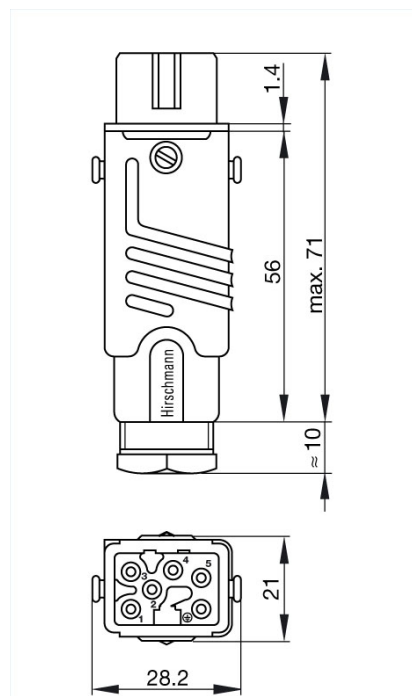

## STAK 5 grau/grey

Industrial Connectors:Rectangular connectors ST-series:Cable socket

### Product description

Description	Cable socket with strain relief, not assembled with additional contacts and gasket
Type	STAK 5 grau/grey
Order No.	931 691-106
Type of contact	female
Number of contacts	5 + PE
Cable gland	PG 11
Cable diameter	8 mm to 10 mm
Conductor size	max. 1 mm <sup>2</sup>
Housing Color	grey
Contact bearer color	black

### Technical data

Pin dimensions	1.6 mm
Rated voltage	AC 400 V / DC 250 V
Rated current	DC 10 A / AC 6 A
Contact resistance	$\leq 10$ mOhm
Type of termination	crimp