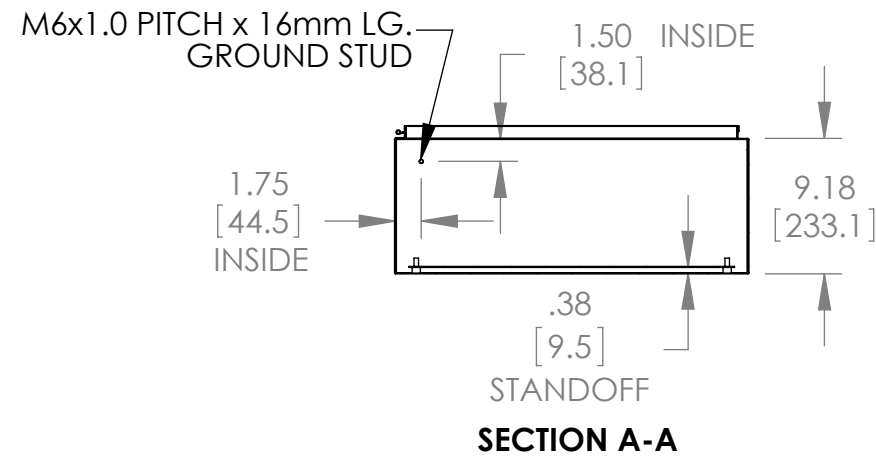

PART NAME

NEMA SHEET METAL BOX STAINLESS STEEL

PART No.

SNB-3754-SS

REVISION DATE

6-7-13

DESIGNED TO MEET NEMA 1, 2, 4, 4X, 12, 13 AND IP-66
UL LISTED AND TESTED TO UL508A. UL FILE #E194432

MATERIAL:
BODY & COVER - 16 GA. [1.5mm] TYPE 304 STAINLESS STEEL
INTERNAL PANEL - 14 GA. [2.0mm] C.R.S.
WALL MOUNTING BRACKETS - 14 GA. [2.0mm] TYPE 430 STAINLESS STEEL
STRIKERS - 11 GA. STAINLESS STEEL 304
HINGE PINS & WALL MOUNTING HARDWARE - TYPE 201 STAINLESS STEEL
INTERNAL PANEL MOUNTING HARDWARE & GROUND STUD HARDWARE - PLAIN STEEL
LATCHES - STAINLESS STEEL
LATCH GASKET WASHER - BLACK ACRYLONITRILE-BUTADIENE RUBBER
POURED GASKET - BLACK POLYURETHANE FOAM
SEALING WASHERS - BLACK NEOPRENE
HOLE PLUGS - LIGHT GRAY NEOPRENE

FINISH:
BODY & COVER - NATURAL, OUTSIDE SURFACES POLISHED
INTERNAL PANEL, INTERNAL PANEL MOUNTING HARDWARE & GROUND STUD HARDWARE - CLEAR ZINC PLATED
WALL MOUNTING BRACKETS, STRIKERS & HINGE PINS - NATURAL

SUPPLIED WALL MOUNTING BRACKET KIT CONTAINS:
QTY. (4) WALL MOUNTING BRACKETS
QTY. (4) HEX HEAD BOLT M10x1.5 PITCH x 19.5mm LG.
QTY. (8) SEALING WASHERS
QTY. (4) FLAT WASHERS M10
QTY. (4) SPLIT LOCKWASHERS M10
QTY. (4) HEX NUTS M10x1.5

SUPPLIED GROUNDING KIT CONTAINS:
QTY. (1) GROUND WIRE 14-16 GA. YELLOW/GREEN WITH RING TERMINAL (M6) AT EACH END
QTY. (4) FLAT WASHER M6
QTY. (2) SPLIT LOCKWASHER M6
QTY. (2) HEX NUT M6x1.0