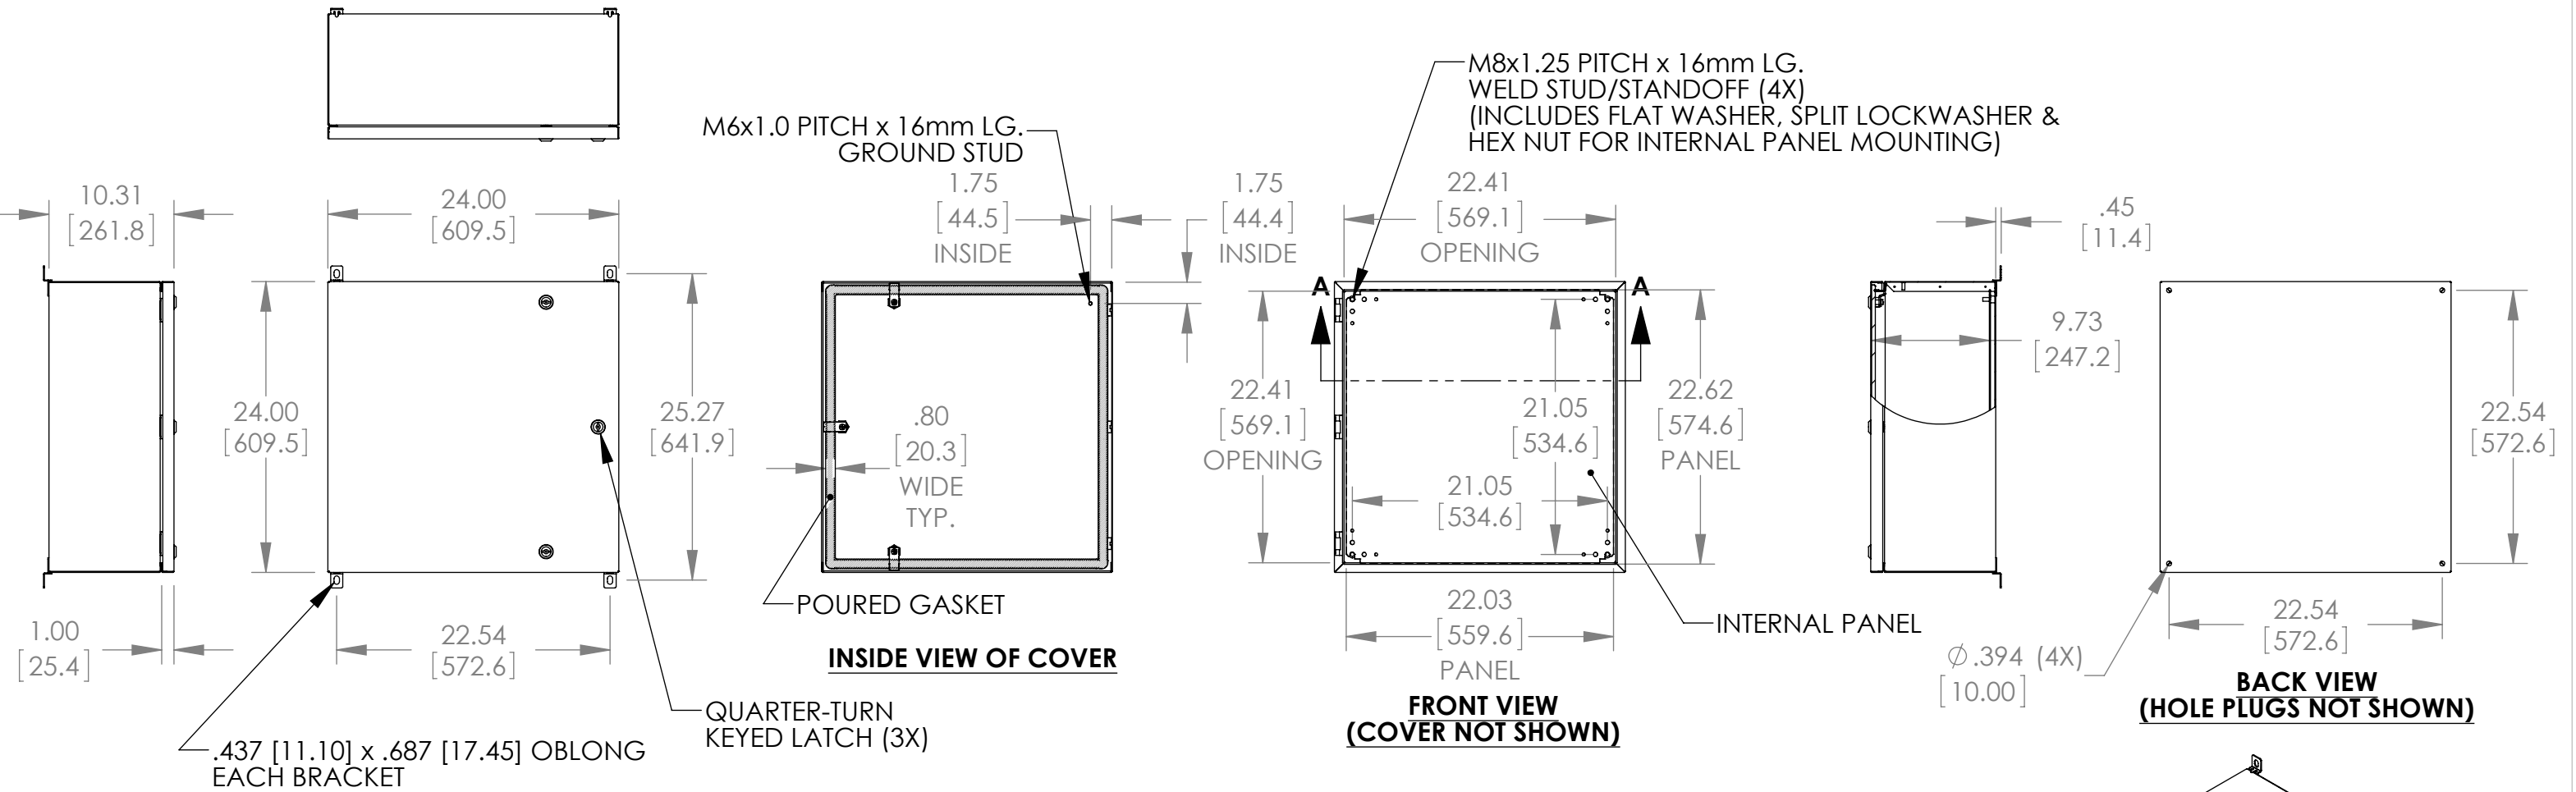

PART NAME

NEMA SHEET METAL BOX STAINLESS STEEL

PART No.

SNB-3754-SS

REVISION DATE

6-7-13

DESIGNED TO MEET NEMA 1, 2, 4, 4X, 12, 13 AND IP-66
UL LISTED AND TESTED TO UL508A. UL FILE #E194432

MATERIAL:
 BODY & COVER - 16 GA. [1.5mm] TYPE 304 STAINLESS STEEL
 INTERNAL PANEL - 14 GA. [2.0mm] C.R.S.
 WALL MOUNTING BRACKETS - 14 GA. [2.0mm] TYPE 430 STAINLESS STEEL
 STRIKERS - 11 GA. STAINLESS STEEL 304
 HINGE PINS & WALL MOUNTING HARDWARE - TYPE 201 STAINLESS STEEL
 INTERNAL PANEL MOUNTING HARDWARE & GROUND STUD HARDWARE - PLAIN STEEL
 LATCHES - STAINLESS STEEL
 LATCH GASKET WASHER - BLACK ACRYLONITRILE-BUTADIENE RUBBER
 POURED GASKET - BLACK POLYURETHANE FOAM
 SEALING WASHERS - BLACK NEOPRENE
 HOLE PLUGS - LIGHT GRAY NEOPRENE

FINISH:
 BODY & COVER - NATURAL, OUTSIDE SURFACES POLISHED
 INTERNAL PANEL, INTERNAL PANEL MOUNTING HARDWARE & GROUND STUD HARDWARE - CLEAR ZINC PLATED
 WALL MOUNTING BRACKETS, STRIKERS & HINGE PINS - NATURAL

SUPPLIED WALL MOUNTING BRACKET KIT CONTAINS:
 QTY. (4) WALL MOUNTING BRACKETS
 QTY. (4) HEX HEAD BOLT M10x1.5 PITCH x 19.5mm LG.
 QTY. (8) SEALING WASHERS
 QTY. (4) FLAT WASHERS M10
 QTY. (4) SPLIT LOCKWASHERS M10
 QTY. (4) HEX NUTS M10x1.5