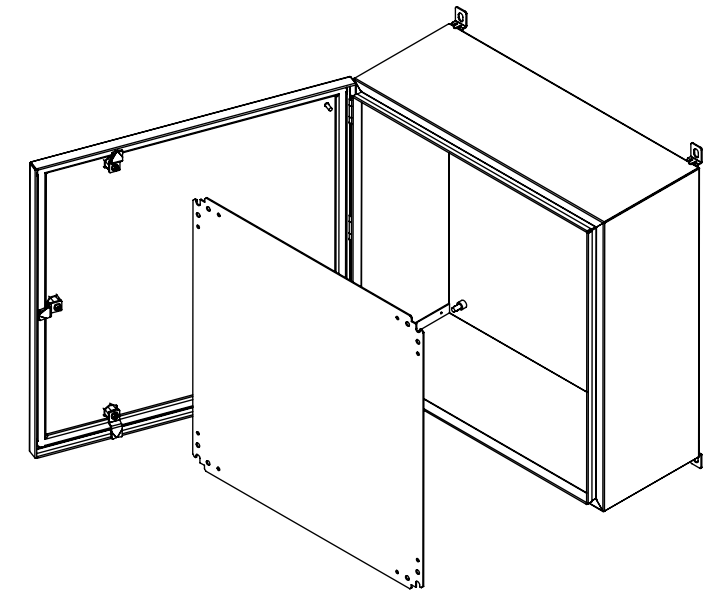

SUPPLIED WALL MOUNTING BRACKET KIT CONTAINS:
QTY. (4) WALL MOUNTING BRACKETS
QTY. (4) HEX HEAD BOLT M10x1.5 PITCH x 19.5mm LG.
QTY. (8) SEALING WASHERS
QTY. (4) FLAT WASHERS M10
QTY. (4) SPLIT LOCKWASHERS M10
QTY. (4) HEX NUTS M10x1.5

SUPPLIED GROUNDING KIT CONTAINS:
QTY. (1) GROUND WIRE 14-16 GA. YELLOW/GREEN WITH RING TERMINAL (M6) AT EACH END
QTY. (4) FLAT WASHER M6
QTY. (2) SPLIT LOCKWASHER M6
QTY. (2) HEX NUT M6x1.0