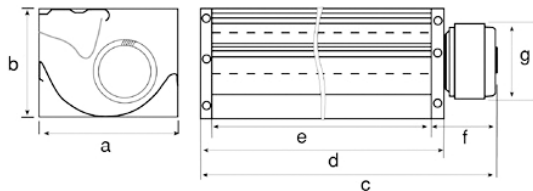

QK10A Series Crossflow Blower

467...1100mm x Ø 92mm

- AC blower with single phase motor. 90° or 180° air flow. Ball bearings and terminals. Max ambient temperature of 40 C.
- Fan propeller of aluminium and air duct housing of sheet steel.
- Wide, even air flow distribution. "V" shaped guide vane suppresses noise.
- Rotational direction CW looking at rotor.
- UL, CSA, VDE approvals on some models. Please contact application engineering

Part Number	CFM @ 0	Curve	Volts	Hertz	Power (W)	dBA	Max Ambient Temp C	Wgt. (lbs)	Type Of Bearing	Features	Capacitor (µF)
QK10A-2/111589	940	4	115	50/60	580	86	40	20.0	Ball	Leads	30
QK10A-4/110756	410	1	230	50/60	85	68	40	10.0	Ball	Leads	2
QK10A-2/210955	900	2	230	60	150	66	40	21.0	Ball	Leads	3
QK10A-4/120844	950	3	230	60	670	86	40	22.0	Ball	Leads	8

PART NUMBER	a	b	c	d	e	f	g
.../110756	7.87 (200)	6.89 (175)	19.21 (488)	16.51 (420)	14.88 (378)	3.39 (86)	3.62 (92)
.../120844	7.87 (200)	6.89 (175)	43.31 (1100)	40.16 (1020)	38.58 (980)	4.09 (104)	3.62 (92)
.../210955	7.87 (200)	6.89 (175)	25.39 (645)	20.47 (520)	18.89 (480)	5.71 (145)	5.39 (137)
.../111589	7.87 (200)	6.89 (175)	25.39 (645)	20.47 (520)	18.90 (480)	5.71 (145)	5.39 (137)