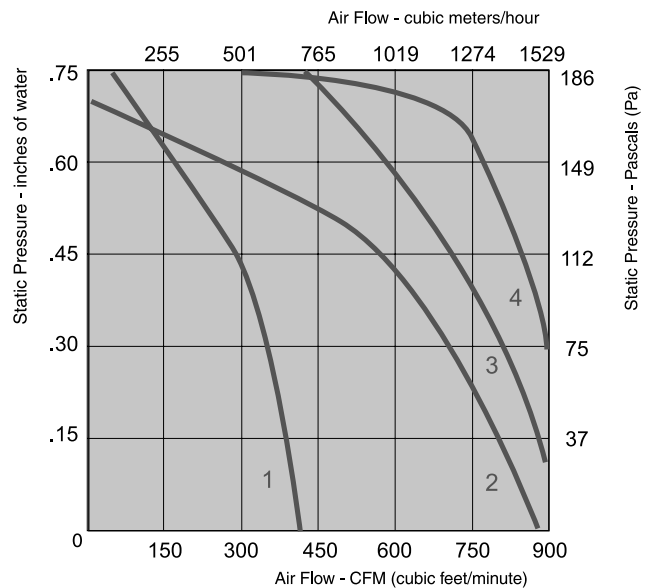

QK10A Series Crossflow Blower

467...1100mm x Ø 92mm

- AC blower with single phase motor. 90° or 180° air flow. Ball bearings and terminals. Max ambient temperature of 40 C.
- Fan propeller of aluminium and air duct housing of sheet steel.
- Wide, even air flow distribution. "V" shaped guide vane suppresses noise.
- Rotational direction CW looking at rotor.
- UL, CSA, VDE approvals on some models. Please contact application engineering

Part Number	CFM @ 0	Curve	Volts	Hertz	Power (W)	dBA	Max Ambient Temp C	Wgt. (lbs)	Type Of Bearing	Features	Capacitor (µF)
QK10A-2/111589	940	4	115	50/60	580	86	40	20.0	Ball	Leads	30
QK10A-4/110756	410	1	230	50/60	85	68	40	10.0	Ball	Leads	2
QK10A-2/210955	900	2	230	60	150	66	40	21.0	Ball	Leads	3
QK10A-4/120844	950	3	230	60	670	86	40	22.0	Ball	Leads	8

PART NUMBER	a	b	c	d	e	f	g
.../110756	7.87 (200)	6.89 (175)	19.21 (488)	16.51 (420)	14.88 (378)	3.39 (86)	3.62 (92)
.../120844	7.87 (200)	6.89 (175)	43.31 (1100)	40.16 (1020)	38.58 (980)	4.09 (104)	3.62 (92)
.../210955	7.87 (200)	6.89 (175)	25.39 (645)	20.47 (520)	18.89 (480)	5.71 (145)	5.39 (137)
.../111589	7.87 (200)	6.89 (175)	25.39 (645)	20.47 (520)	18.90 (480)	5.71 (145)	5.39 (137)