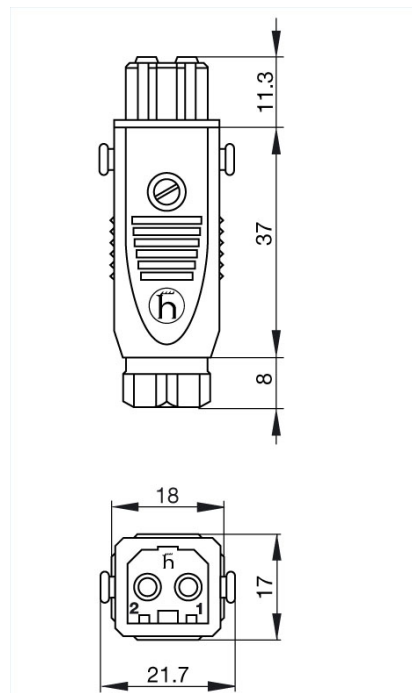

STAK 2 grau/grey

Industrial Connectors:Rectangular connectors ST-series:Cable socket

Product description

Description	Cable socket without strain relief
Type	STAK 2 grau/grey
Order No.	930 621-106
Type of contact	female
Number of contacts	2 + PE
Cable gland	PG 7
Cable diameter	4 mm to 6.5 mm
Conductor size	max. 1.5 mm ²
Housing Color	grey
Contact bearer color	black

Drawing

Technical data

Pin dimensions	2 mm
Rated voltage	AC/DC 250 V
Rated current	DC 10 A / AC 16 A
Contact resistance	≤ 5 mOhm
Type of termination	screw

Material

Contact material	Cu Zn
------------------	-------

Contact surface material	Sn
Contact bearer material	PA
Housing material	PA
Environmental conditions	
Protection class (IEC 60529)	IP 54
Pollution severity	3
Temperature range	-30 °C to +90 °C
Inflammability class	
Housing	UL 94 HB
Contact bearer	UL 94 V-0
Approvals	
UL	UL
Packing unit	
Packaging unit	100 pieces
Scope of delivery and accessories	
Accessories to order separately	safety brackets STASI 2, order no. 732 044-000