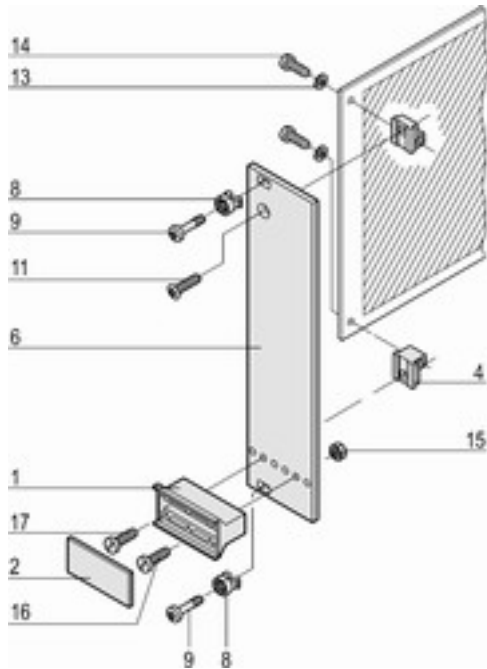

Plug-in units type 2 with trapezoid handle, unshielded, kit
[Print page](#)

3 U

Article number: 20818-018

- Front panel unshielded
- Handle without extraction function

Delivery comprises: kit

Item	Qty	Description
1	1	Plastic handle, trapezium shape, PPE, grey
2	1	Identification plate, Al, 1.5 mm, anodised, cut edges plain
4	2	Printed board bracket, Zn, die-cast
6	1	Front panel for trapezium shaped handle, front anodised, rear iridescent green chromated
8	2	Sleeve, PA, grey, up to 7 HP front panel width
8	4	Sleeve, PA, grey, from 8 HP front panel width
9	2	Pozidrive/slotted collar screw, St, nickel-plated, M2.5 x 11 and 12.3, up to 7 HP front panel width
9	4	Pozidrive/slotted collar screw, St, nickel-plated, M2.5 x 11 and 12.3, from 8 HP front panel width
11	1	Raised countersunk screw, St, nickel-plated, M2.5 x 8
13	2	Washer, A2.7, DIN 125
14	2	Flathead screw, St, nickel-plated, M2.5 x 10
15	1	Hexagon nut, St, nickel-plated, M2.5
16	1	Flathead screw, St, nickel-plated, M2.5 x 12
17	1	Flathead screw, St, nickel-plated, M2.5 x 16

Technical data:

Description	Height	Width	Height B
Plug-in unit with cantilever handle (kit)	3 U	4 HP	0 mm

Further Information:

	Download CAD data in DWG format Download CAD data in DXF format
	User Manual