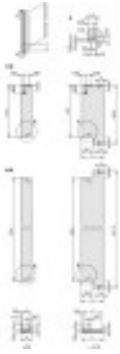

Plug-in unit in kit form for CompacPCI and VME64x applications

Dimension 3 / 6 U

Part no.: 20848-589

Features:

- Meets IEEE 1101.10 and IEC 60297-3-102 standards
- Codable to IEC 60297-3-103
- Front panel shielded, without offset
- Suitable for insertion and extraction forces up to 700 N (per pair)
- Designed for fitting of microswitches

Add to basket

Technical information:

Description	Height	Width
Front assembly	3 U	8 HP

Downloads:

- 3D PDF with CAD data (DWG/DXF/PDF/STEP) ([Log in](#) Required)
- User manual, plug-in unit IEEE ([Log in](#) Required)
- User Manual ([Log in](#) Required)

Product illustrations are exemplary illustrations and can deviate from supplied products.

User manual, coding IEEE ([Log in](#) Required)

To gain access to the additional information you must [Log in](#).
If you do not yet have a user name, you may [Register here](#).

Delivery comprises: kit

Item	Qty	Description
1	1	U front panel, Al, front anodised, rear conductive
2	1	EMC textile gasketing, core: foam, sleeve: textile cladding, CuNi coating
3	1	Handle with integrated alignment pin for perforated strip and guide rails, lever: plastic, PC, black, RAL 9005 key: plastic, PC, light grey, RAL 7035
4	1	Board support, die-cast zinc
5	1	Raised Pozidrive countersunk screw M2.5 × 8, St, nickel-plated
6	3	Sleeve, PA, grey
7	4	Pozidrive collar screw M2.5 × 12.3, St, nickel-plated
8	2	Panhead screw with Torx, M2.5 × 6, St, zinc-plated, self-locking
9	2	Washer A2.7, DIN 125, St, nickel-plated
10	1	Panhead screw with Torx, M2.5 × 6, St, nickel-plated