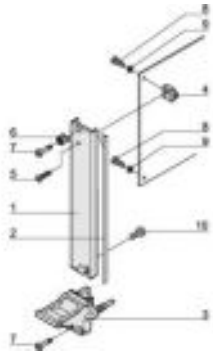

Plug-in unit in kit form for CompacPCI and VME64x applications

Dimension 3 / 6 U

Part no.: 20848-589

Features:

- Meets IEEE 1101.10 and IEC 60297-3-102 standards
- Codable to IEC 60297-3-103
- Front panel shielded, without offset
- Suitable for insertion and extraction forces up to 700 N (per pair)
- Designed for fitting of microswitches

Add to basket

Technical information:

Description	Height	Width
Front assembly	3 U	8 HP

Downloads:

- 3D PDF with CAD data (DWG/DXF/PDF/STEP) ([Log in](#) Required)
- User manual, plug-in unit IEEE ([Log in](#) Required)
- User Manual ([Log in](#) Required)

Product illustrations are exemplary illustrations and can deviate from supplied products.

User manual, coding IEEE ([Log in](#) Required)

To gain access to the additional information you must [Log in](#).
If you do not yet have a user name, you may [Register here](#).

Delivery comprises: kit

Item	Qty	Description
1	1	U front panel, Al, front anodised, rear conductive
2	1	EMC textile gasketing, core: foam, sleeve: textile cladding, CuNi coating
3	1	Handle with integrated alignment pin for perforated strip and guide rails, lever: plastic, PC, black, RAL 9005 key: plastic, PC, light grey, RAL 7035
4	1	Board support, die-cast zinc
5	1	Raised Pozidrive countersunk screw M2.5 × 8, St, nickel-plated
6	3	Sleeve, PA, grey
7	4	Pozidrive collar screw M2.5 × 12.3, St, nickel-plated
8	2	Panhead screw with Torx, M2.5 × 6, St, zinc-plated, self-locking
9	2	Washer A2.7, DIN 125, St, nickel-plated
10	1	Panhead screw with Torx, M2.5 × 6, St, nickel-plated