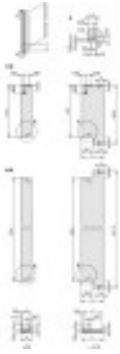

## Plug-in unit in kit form for CompacPCI and VME64x applications

Dimension 3 / 6 U

**Part no.:** 20848-591

**Features:**

- Meets IEEE 1101.10 and IEC 60297-3-102 standards
- Codable to IEC 60297-3-103
- Front panel shielded, without offset
- Suitable for insertion and extraction forces up to 700 N (per pair)
- Designed for fitting of microswitches

Add to basket

**Technical information:**

Description	Height	Width
Front assembly	3 U	12 HP

**Downloads:**

- User manual, plug-in unit IEEE ([Log in](#) Required)
- User Manual ([Log in](#) Required)
- User manual, coding IEEE ([Log in](#) Required)

Product illustrations are exemplary illustrations and can deviate from supplied products.

To gain access to the additional information you must [Log in](#).  
If you do not yet have a user name, you may [Register here](#).

### Delivery comprises: kit

Item	Qty	Description
1	1	U front panel, Al, front anodised, rear conductive
2	1	EMC textile gasketing, core: foam, sleeve: textile cladding, CuNi coating
3	1	Handle with integrated alignment pin for perforated strip and guide rails, lever: plastic, PC, black, RAL 9005 key: plastic, PC, light grey, RAL 7035
4	1	Board support, die-cast zinc
5	1	Raised Pozidrive countersunk screw M2.5 × 8, St, nickel-plated
6	3	Sleeve, PA, grey
7	4	Pozidrive collar screw M2.5 × 12.3, St, nickel-plated
8	2	Panhead screw with Torx, M2.5 × 6, St, zinc-plated, self-locking
9	2	Washer A2.7, DIN 125, St, nickel-plated
10	1	Panhead screw with Torx, M2.5 × 6, St, nickel-plated