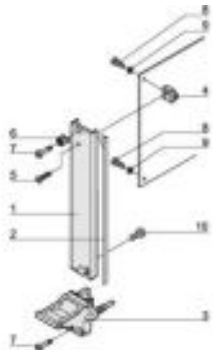

## Plug-in unit in kit form for CompacPCI and VME64x applications

Dimension 3 / 6 U

**Part no.:** 20848-591

**Features:**

- Meets IEEE 1101.10 and IEC 60297-3-102 standards
- Codable to IEC 60297-3-103
- Front panel shielded, without offset
- Suitable for insertion and extraction forces up to 700 N (per pair)
- Designed for fitting of microswitches

Add to basket

**Technical information:**

Description	Height	Width
Front assembly	3 U	12 HP

**Downloads:**

- User manual, plug-in unit IEEE ([Log in](#) Required)
- User Manual ([Log in](#) Required)
- User manual, coding IEEE ([Log in](#) Required)

Product illustrations are exemplary illustrations and can deviate from supplied products.

To gain access to the additional information you must [Log in](#).  
If you do not yet have a user name, you may [Register here](#).

### Delivery comprises: kit

Item	Qty	Description
1	1	U front panel, Al, front anodised, rear conductive
2	1	EMC textile gasketing, core: foam, sleeve: textile cladding, CuNi coating
3	1	Handle with integrated alignment pin for perforated strip and guide rails, lever: plastic, PC, black, RAL 9005 key: plastic, PC, light grey, RAL 7035
4	1	Board support, die-cast zinc
5	1	Raised Pozidrive countersunk screw M2.5 × 8, St, nickel-plated
6	3	Sleeve, PA, grey
7	4	Pozidrive collar screw M2.5 × 12.3, St, nickel-plated
8	2	Panhead screw with Torx, M2.5 × 6, St, zinc-plated, self-locking
9	2	Washer A2.7, DIN 125, St, nickel-plated
10	1	Panhead screw with Torx, M2.5 × 6, St, nickel-plated