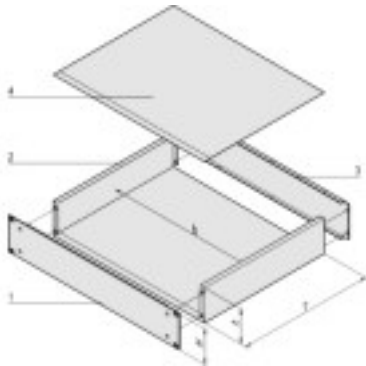

**19" chassis, steel sheet (Al/Zn )**
[Print page](#)

h = clear overall height (H - 3.0),  
b = clear installation width = 447 mm

**Article number: 20860-121**

- Complete chassis, St (AlZn coated) with Al extrusion front panel
- Detachable rear panel for easy assembly
- 19" and ATX power supplies can be assembled in the 1 U version up to a clearance of 40 mm

**Delivery comprises: kit**

Item	Qty	Description
1	1	Front panel, Al extrusion, 2 mm, front anodised, rear etched (at 1 U), front and rear side of front panels colourless chromated (at 2 U)
2	1	Base body plain, St, 1 mm, (AlZn coated)
3	1	Rear panel, St, 1 mm (AlZn coated)
4	1	Cover plain, St, 1 mm (AlZn coated)
5	1	Assembly kit

**Technical data:**

Height H	H	Depth	Depth T
1 U	43.65 mm	280 mm	280 mm

**Accessories:**

Article number	Description
20860-256	Front handles

**Notes:**

- Further versions with steel sheet front panel (pizza box) on request
- Use of telescopic slides is not possible
- No special EMC version available
- Interior mounting kits not suitable for IEC 60297