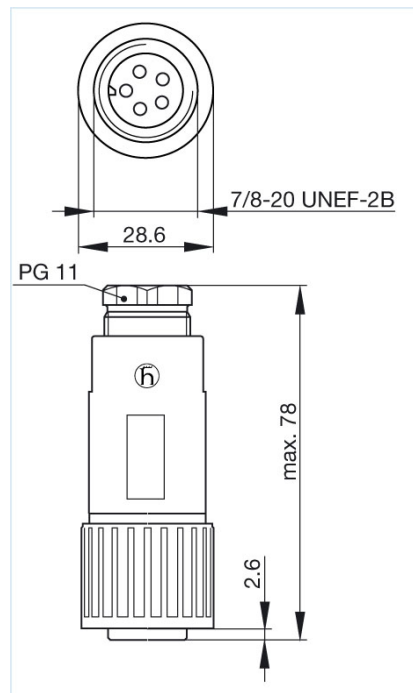

CM 06 EA 14S-5 S

Industrial Connectors:Circular connector CM-series:Cable socket

Product description

| | |
|--------------------|---|
| Description | Straight cable socket, strain relief by means of a clamp |
| Type | CM 06 EA 14S-5 S |
| Order No. | 932 841-100 |
| Number of contacts | 5 |
| Cable gland | PG 11 |
| Cable diameter | 8 mm to 10 mm |
| Conductor size | max. 1 mm ² |
| Standard | MIL-C 5015 bzw. VG 95 342 |
| Housing Color | black |

Drawing

Technical data

| | |
|---------------------|---------------|
| Pin dimensions | 1.6 mm |
| Rated voltage | AC/DC 50 V |
| Rated current | 10 A |
| Contact resistance | ≤ 5 mOhm |
| Type of termination | solder |
| Shell size | 14S |

Material

| | |
|--|--|
| Contact surface material | Ag |
| Contact bearer material | PA 66-GF 25 |
| Housing material | PA 66-GF 25 |
| O-Ring | NBR |
| Environmental conditions | |
| Protection class (IEC 60529) | IP 67 |
| Pollution severity | 3 |
| Temperature range | -40 °C to +90 °C |
| Inflammability class | |
| Flammability, UL standard | 94 V-1 |
| Packing unit | |
| Packaging unit | 100 pieces |
| Scope of delivery and accessories | |
| Scope of delivery | 1 cable socket, not assembled, assembly instructions |
| Accessories to order separately | can be plugged into CM 02 E 14S-5 P; cap CM 06 SD 14S, order no. 831 621-100 |