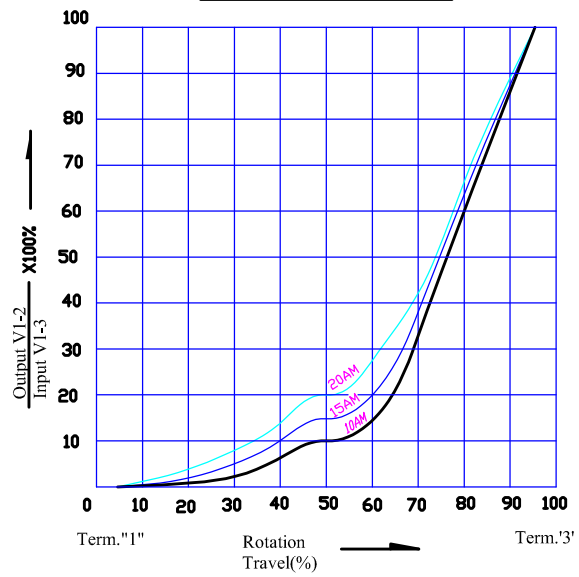

1	Electrical specifications	
1.1	Total Resistance	1K $\Omega$ ~500K $\Omega$ $\pm$ 20%
1.2	Resistance taper	A、 B
1.3	Voltage proof	1 Minute At 500V AC
1.4	Rotational noise	Less than 100mV
1.5	Tracking error	0~ - 40dB $\pm$ 3dB
1.6	Rated wattage	Curve B:0.125W Other than B: 0.063W
1.7	Max operating voltage	Curve B:200V AC Other curve B: 150V AC
1.8	Residual resistance	R1,2 < 5 $\Omega$ ; R2,3 < 10 $\Omega$
1.9	Insulation resistance	$\geq$ 100M $\Omega$ at DC500V
1.10	Operating Temperature	-10 ~ 60 $^{\circ}$ C
2	Mechanical specifications	
2.1	Drawing	See the attachment
2.2	Total rotation angle	300 $\pm$ 5 $^{\circ}$
2.3	Rotation Torque	2~20mN.m (20~200gf.cm)
2.4	Shaft stop strength	> 6Kgf.cm
2.5	Push pull strength	60N
2.6	Switch Rotational Angle	/
2.7	Switch Contact Resistance	/
2.8	Rotary life	10,000cycle

Shaft shown in full  
C.C.W. position

L	12	15 ✓	20
l	4.5	7 ✓	12

2				5			
1				4			
	DATE	REVISION	APPROVED	3			
			MODER:			DRAWING NO:	
DWN	DHKD	APPD					

# Resistance taper 電阻規律曲線類型

Pattern of resistance curve

TAPERS (A) SERIES

TAPERS (A) WITH 50% TAP

TAPERS (B) SERIES

TAPERS (B) WITH 50% TAP

TAPERS (C) SERIES

TAPERS (M) & (N)