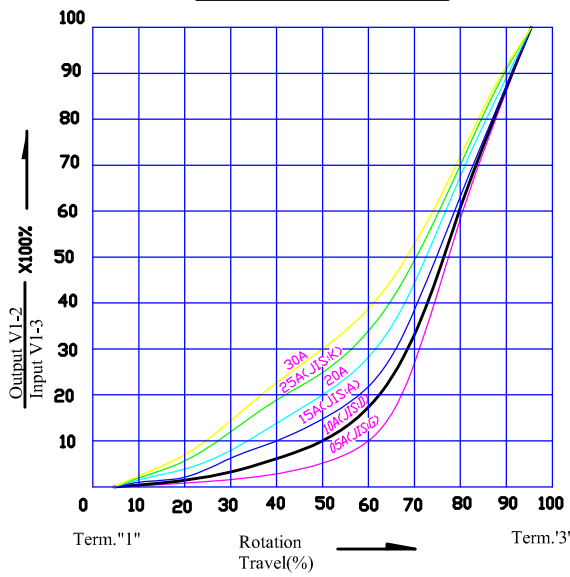

1	Electrical specifications	
1.1	Total Resistance	1K $\Omega$ ~500K $\Omega$ $\pm$ 20%
1.2	Resistance taper	A、 B
1.3	Voltage proof	1 Minute At 500V AC
1.4	Rotational noise	Less than 100mV
1.5	Tracking error	0~ - 40dB $\pm$ 3dB
1.6	Rated wattage	Curve B:0.125W Other than B: 0.063W
1.7	Max operating voltage	Curve B:200V AC Other curve B: 150V AC
1.8	Residual resistance	R1,2 < 5 $\Omega$ ; R2,3 < 10 $\Omega$
1.9	Insulation resistance	$\geq$ 100M $\Omega$ at DC500V
1.10	Operating Temperature	-10 ~ 60 $^{\circ}$ C
2	Mechanical specifications	
2.1	Drawing	See the attachment
2.2	Total rotation angle	300 $\pm$ 5 $^{\circ}$
2.3	Rotation Torque	2~20mN.m (20~200gf.cm)
2.4	Shaft stop strength	> 6Kgf.cm
2.5	Push pull strength	60N
2.6	Switch Rotational Angle	/
2.7	Switch Contact Resistance	/
2.8	Rotary life	10,000cycle

Shaft shown in full  
C.C.W. position

L	12	15 ✓	20
l	4.5	7 ✓	12

2				5			
1				4			
	DATE	REVISION	APPROVED	3			
			MODER:			DRAWING NO:	
DWN	DHKD	APPD					

# Resistance taper 電阻規律曲線類型

Pattern of resistance curve

TAPERS (A) SERIES

TAPERS (A) WITH 50% TAP

TAPERS (B) SERIES

TAPERS (B) WITH 50% TAP

TAPERS (C) SERIES

TAPERS (M) & (N)