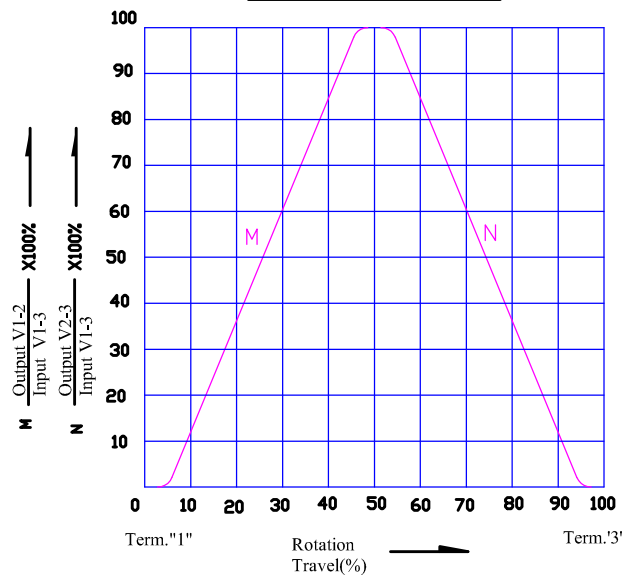

1	Electrical specifications	
1.1	Total Resistance	1K $\Omega$ ~500K $\Omega$ $\pm$ 20%
1.2	Resistance taper	A、 B
1.3	Voltage proof	1 Minute At 500V AC
1.4	Rotational noise	Less than 100mV
1.5	Tracking error	0~ - 40dB $\pm$ 3dB
1.6	Rated wattage	Curve B:0.125W Other than B: 0.063W
1.7	Max operating voltage	Curve B:200V AC Other curve B: 150V AC
1.8	Residual resistance	R1,2 < 5 $\Omega$ ; R2,3 < 10 $\Omega$
1.9	Insulation resistance	$\geq$ 100M $\Omega$ at DC500V
1.10	Operating Temperature	-10 ~ 60 $^{\circ}$ C
2	Mechanical specifications	
2.1	Drawing	See the attachment
2.2	Total rotation angle	300 $\pm$ 5 $^{\circ}$
2.3	Rotation Torque	2~20mN.m (20~200gf.cm)
2.4	Shaft stop strength	> 6Kgf.cm
2.5	Push pull strength	60N
2.6	Switch Rotational Angle	/
2.7	Switch Contact Resistance	/
2.8	Rotary life	10,000cycle

Shaft shown in full  
C.C.W. position

L	12	15 ✓	20
l	4.5	7 ✓	12

2				5			
1				4			
	DATE	REVISION	APPROVED	3			
			MODER:			DRAWING NO:	
DWN	DHKD	APPD					

# Resistance taper 電阻規律曲線類型

Pattern of resistance curve

TAPERS (A) SERIES

TAPERS (A) WITH 50% TAP

TAPERS (B) SERIES

TAPERS (B) WITH 50% TAP

TAPERS (C) SERIES

TAPERS (M) & (N)