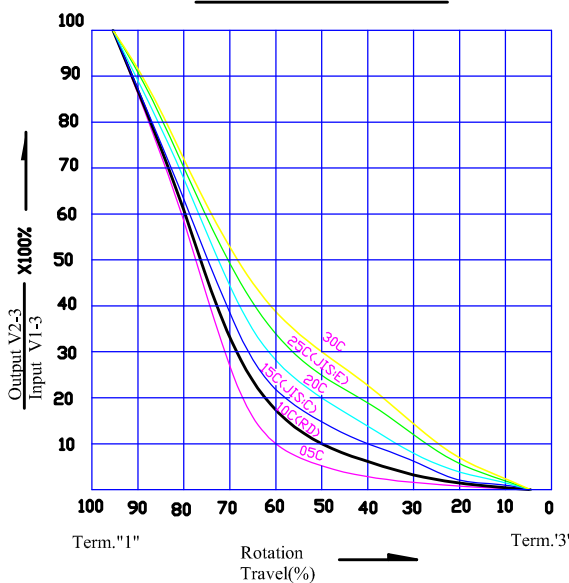

1	Electrical specifications	
1.1	Total Resistance	1K $\Omega$ ~500K $\Omega$ $\pm$ 20%
1.2	Resistance taper	A、 B
1.3	Voltage proof	1 Minute At 500V AC
1.4	Rotational noise	Less than 100mV
1.5	Tracking error	0~ - 40dB $\pm$ 3dB
1.6	Rated wattage	Curve B:0.125W Other than B: 0.063W
1.7	Max operating voltage	Curve B:200V AC Other curve B: 150V AC
1.8	Residual resistance	R1,2 < 5 $\Omega$ ; R2,3 < 10 $\Omega$
1.9	Insulation resistance	$\geq$ 100M $\Omega$ at DC500V
1.10	Operating Temperature	-10 ~ 60 $^{\circ}$ C
2	Mechanical specifications	
2.1	Drawing	See the attachment
2.2	Total rotation angle	300 $\pm$ 5 $^{\circ}$
2.3	Rotation Torque	2~20mN.m (20~200gf.cm)
2.4	Shaft stop strength	> 6Kgf.cm
2.5	Push pull strength	60N
2.6	Switch Rotational Angle	/
2.7	Switch Contact Resistance	/
2.8	Rotary life	10,000cycle

Shaft shown in full  
C.C.W. position

L	12	15 ✓	20
l	4.5	7 ✓	12

2				5			
1				4			
	DATE	REVISION	APPROVED	3			
			MODER:			DRAWING NO:	
DWN	DHKD	APPD					

# Resistance taper 電阻規律曲線類型

Pattern of resistance curve

TAPERS (A) SERIES

TAPERS (A) WITH 50% TAP

TAPERS (B) SERIES

TAPERS (B) WITH 50% TAP

TAPERS (C) SERIES

TAPERS (M) & (N)