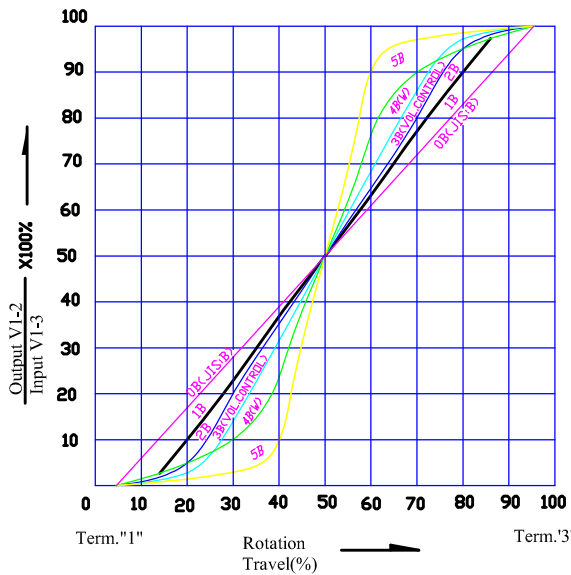

1	Electrical specifications	
1.1	Total Resistance	1K $\Omega$ ~500K $\Omega$ $\pm$ 20%
1.2	Resistance taper	A、 B
1.3	Voltage proof	1 Minute At 500V AC
1.4	Rotational noise	Less than 100mV
1.5	Tracking error	0~ - 40dB $\pm$ 3dB
1.6	Rated wattage	Curve B:0.125W Other than B: 0.063W
1.7	Max operating voltage	Curve B:200V AC Other curve B: 150V AC
1.8	Residual resistance	R1,2 < 5 $\Omega$ ; R2,3 < 10 $\Omega$
1.9	Insulation resistance	$\geq$ 100M $\Omega$ at DC500V
1.10	Operating Temperature	-10 ~ 60 $^{\circ}$ C
2	Mechanical specifications	
2.1	Drawing	See the attachment
2.2	Total rotation angle	300 $\pm$ 5 $^{\circ}$
2.3	Rotation Torque	2~20mN.m (20~200gf.cm)
2.4	Shaft stop strength	> 6Kgf.cm
2.5	Push pull strength	60N
2.6	Switch Rotational Angle	/
2.7	Switch Contact Resistance	/
2.8	Rotary life	10,000cycle

Shaft shown in full  
C.C.W. position

L	12	15 ✓	20
l	4.5	7 ✓	12

2				5			
1				4			
	DATE	REVISION	APPROVED	3			
			MODER:			DRAWING NO:	
DWN	DHKD	APPD					

# Resistance taper 電阻規律曲線類型

Pattern of resistance curve

TAPERS (A) SERIES

TAPERS (A) WITH 50% TAP

TAPERS (B) SERIES

TAPERS (B) WITH 50% TAP

TAPERS (C) SERIES

TAPERS (M) & (N)