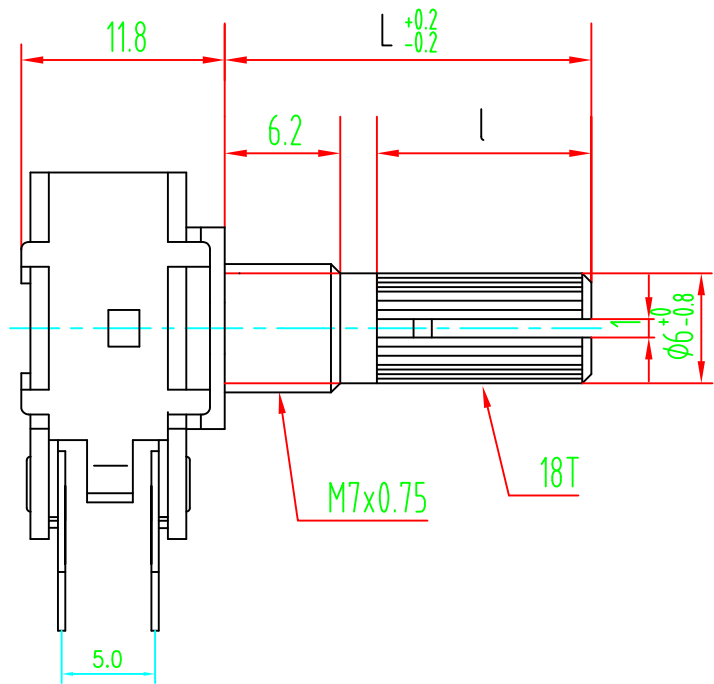

1	Electrical specifications	
1.1	Total Resistance	1K $\Omega$ ~500K $\Omega$ $\pm$ 20%
1.2	Resistance taper	A、 B
1.3	Voltage proof	1 Minute At 500V AC
1.4	Rotational noise	Less than 100mV
1.5	Tracking error	0~ - 40dB $\pm$ 3dB
1.6	Rated wattage	Curve B:0.125W Other than B: 0.063W
1.7	Max operating voltage	Curve B:200V AC Other curve B: 150V AC
1.8	Residual resistance	R1,2 < 5 $\Omega$ ; R2,3 < 10 $\Omega$
1.9	Insulation resistance	$\geq$ 100M $\Omega$ at DC500V
1.10	Operating Temperature	-10 ~ 60 $^{\circ}$ C
2	Mechanical specifications	
2.1	Drawing	See the attachment
2.2	Total rotation angle	300 $\pm$ 5 $^{\circ}$
2.3	Rotation Torque	2~20mN.m (20~200gf.cm)
2.4	Shaft stop strength	> 6Kgf.cm
2.5	Push pull strength	60N
2.6	Switch Rotational Angle	/
2.7	Switch Contact Resistance	/
2.8	Rotary life	10,000cycle

Shaft shown in full  
C.C.W. position

L	12	15 ✓	20
l	4.5	7 ✓	12

2				5			
1				4			
	DATE	REVISION	APPROVED	3			
			MODER:			DRAWING NO:	
DWN	DHKD	APPD					

# Resistance taper 電阻規律曲線類型

Pattern of resistance curve

TAPERS (A) SERIES

TAPERS (A) WITH 50% TAP

TAPERS (B) SERIES

TAPERS (B) WITH 50% TAP

TAPERS (C) SERIES

TAPERS (M) & (N)