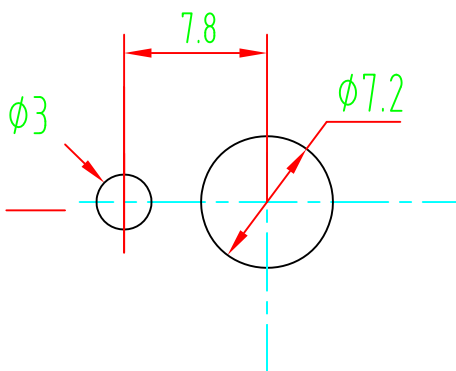

1	Electrical specifications	
1.1	Total Resistance	1K $\Omega$ ~500K $\Omega$ $\pm$ 20%
1.2	Resistance taper	A、 B
1.3	Voltage proof	1 Minute At 500V AC
1.4	Rotational noise	Less than 100mV
1.5	Tracking error	0~ - 40dB $\pm$ 3dB
1.6	Rated wattage	Curve B:0.125W Other than B: 0.063W
1.7	Max operating voltage	Curve B:200V AC Other curve B: 150V AC
1.8	Residual resistance	R1,2 < 5 $\Omega$ ; R2,3 < 10 $\Omega$
1.9	Insulation resistance	$\geq$ 100M $\Omega$ at DC500V
1.10	Operating Temperature	-10 ~ 60 $^{\circ}$ C
2	Mechanical specifications	
2.1	Drawing	See the attachment
2.2	Total rotation angle	300 $\pm$ 5 $^{\circ}$
2.3	Rotation Torque	2~20mN.m (20~200gf.cm)
2.4	Shaft stop strength	> 6Kgf.cm
2.5	Push pull strength	60N
2.6	Switch Rotational Angle	/
2.7	Switch Contact Resistance	/
2.8	Rotary life	10,000cycle

Shaft shown in full  
C.C.W. position

L	12	15 ✓	20
l	4.5	7 ✓	12

2				5			
1				4			
	DATE	REVISION	APPROVED	3			
			MODER:			DRAWING NO:	
DWN	DHKD	APPD					

# Resistance taper 電阻規律曲線類型

Pattern of resistance curve

TAPERS (A) SERIES

TAPERS (A) WITH 50% TAP

TAPERS (B) SERIES

TAPERS (B) WITH 50% TAP

TAPERS (C) SERIES

TAPERS (M) & (N)