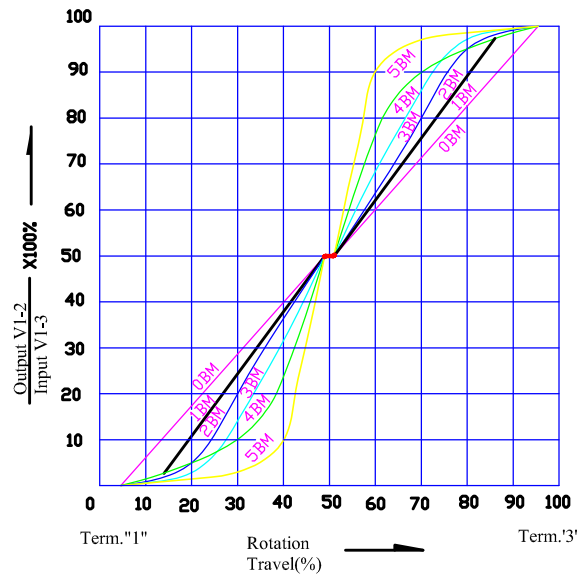

1	Electrical specifications	
1.1	Total Resistance	1K $\Omega$ ~500K $\Omega$ $\pm$ 20%
1.2	Resistance taper	A、 B
1.3	Voltage proof	1 Minute At 500V AC
1.4	Rotational noise	Less than 100mV
1.5	Tracking error	0~ - 40dB $\pm$ 3dB
1.6	Rated wattage	Curve B:0.125W Other than B: 0.063W
1.7	Max operating voltage	Curve B:200V AC Other curve B: 150V AC
1.8	Residual resistance	R1,2 < 5 $\Omega$ ; R2,3 < 10 $\Omega$
1.9	Insulation resistance	$\geq$ 100M $\Omega$ at DC500V
1.10	Operating Temperature	-10 ~ 60 $^{\circ}$ C
2	Mechanical specifications	
2.1	Drawing	See the attachment
2.2	Total rotation angle	300 $\pm$ 5 $^{\circ}$
2.3	Rotation Torque	2~20mN.m (20~200gf.cm)
2.4	Shaft stop strength	> 6Kgf.cm
2.5	Push pull strength	60N
2.6	Switch Rotational Angle	/
2.7	Switch Contact Resistance	/
2.8	Rotary life	10,000cycle

Shaft shown in full  
C.C.W. position

L	12	15 ✓	20
l	4.5	7 ✓	12

2				5			
1				4			
	DATE	REVISION	APPROVED	3			
			MODER:			DRAWING NO:	
DWN	DHKD	APPD					

# Resistance taper 電阻規律曲線類型

Pattern of resistance curve

TAPERS (A) SERIES

TAPERS (A) WITH 50% TAP

TAPERS (B) SERIES

TAPERS (B) WITH 50% TAP

TAPERS (C) SERIES

TAPERS (M) & (N)