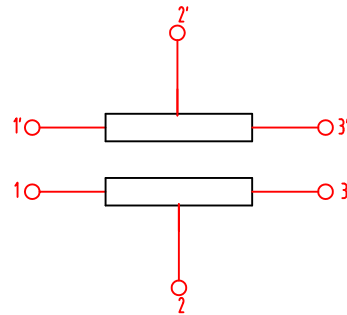

1	Electrical specifications	
1.1	Total Resistance	1K $\Omega$ ~500K $\Omega$ $\pm$ 20%
1.2	Resistance taper	A、 B
1.3	Voltage proof	1 Minute At 500V AC
1.4	Rotational noise	Less than 100mV
1.5	Tracking error	0~ - 40dB $\pm$ 3dB
1.6	Rated wattage	Curve B:0.125W Other than B: 0.063W
1.7	Max operating voltage	Curve B:200V AC Other curve B: 150V AC
1.8	Residual resistance	R1,2 < 5 $\Omega$ ; R2,3 < 10 $\Omega$
1.9	Insulation resistance	$\geq$ 100M $\Omega$ at DC500V
1.10	Operating Temperature	-10 ~ 60 $^{\circ}$ C
2	Mechanical specifications	
2.1	Drawing	See the attachment
2.2	Total rotation angle	300 $\pm$ 5 $^{\circ}$
2.3	Rotation Torque	2~20mN.m (20~200gf.cm)
2.4	Shaft stop strength	> 6Kgf.cm
2.5	Push pull strength	60N
2.6	Switch Rotational Angle	/
2.7	Switch Contact Resistance	/
2.8	Rotary life	10,000cycle

Shaft shown in full  
C.C.W. position

L	12	15 ✓	20
l	4.5	7 ✓	12

2				5			
1				4			
	DATE	REVISION	APPROVED	3			
			MODER:			DRAWING NO:	
DWN	DHKD	APPD					

# Resistance taper 電阻規律曲線類型

Pattern of resistance curve

TAPERS (A) SERIES

TAPERS (A) WITH 50% TAP

TAPERS (B) SERIES

TAPERS (B) WITH 50% TAP

TAPERS (C) SERIES

TAPERS (M) & (N)