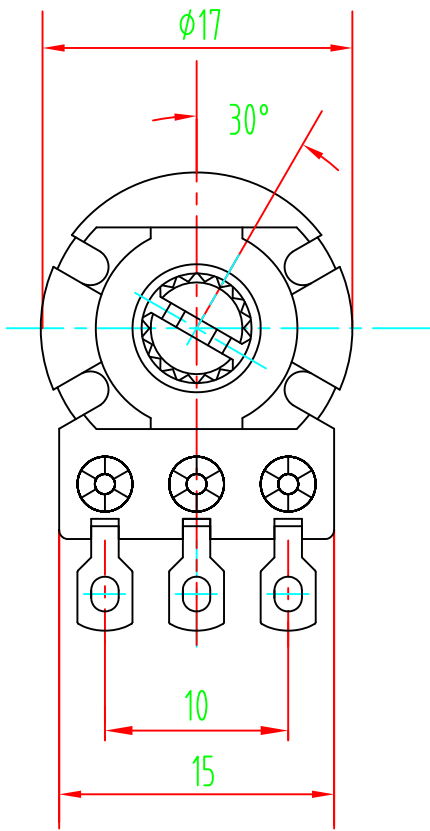

1	Electrical specifications	
1.1	Total Resistance	1K $\Omega$ ~500K $\Omega$ $\pm$ 20%
1.2	Resistance taper	A、 B
1.3	Voltage proof	1 Minute At 500V AC
1.4	Rotational noise	Less than 100mV
1.5	Tracking error	0~ - 40dB $\pm$ 3dB
1.6	Rated wattage	Curve B:0.125W Other than B: 0.063W
1.7	Max operating voltage	Curve B:200V AC Other curve B: 150V AC
1.8	Residual resistance	R1,2 < 5 $\Omega$ ; R2,3 < 10 $\Omega$
1.9	Insulation resistance	$\geq$ 100M $\Omega$ at DC500V
1.10	Operating Temperature	-10 ~ 60 $^{\circ}$ C
2	Mechanical specifications	
2.1	Drawing	See the attachment
2.2	Total rotation angle	300 $\pm$ 5 $^{\circ}$
2.3	Rotation Torque	2~20mN.m (20~200gf.cm)
2.4	Shaft stop strength	> 6Kgf.cm
2.5	Push pull strength	60N
2.6	Switch Rotational Angle	/
2.7	Switch Contact Resistance	/
2.8	Rotary life	10,000cycle

Shaft shown in full  
C.C.W. position

L	12	15 ✓	20
l	4.5	7 ✓	12

2				5			
1				4			
	DATE	REVISION	APPROVED	3			
			MODER:			DRAWING NO:	
DWN	DHKD	APPD					

# Resistance taper 電阻規律曲線類型

Pattern of resistance curve

TAPERS (A) SERIES

TAPERS (A) WITH 50% TAP

TAPERS (B) SERIES

TAPERS (B) WITH 50% TAP

TAPERS (C) SERIES

TAPERS (M) & (N)