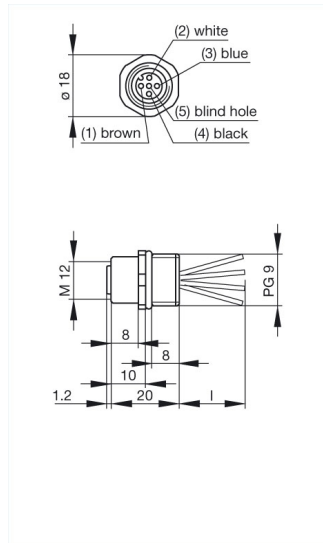

## ELKE 412 PG9 Sn

Circular Connectors E-series M12/FIXCON:with screw locking:Appliance socket for front panel mounting with PG or metrical thread

### Product description

Description	Screw-in appliance socket, PG 9 front mounting thread, with wire ends, cast, O-ring
Type	ELKE 412 PG9 Sn
Order No.	933 039-100
Type of contact	female
Number of contacts	4
Cable material	PVC
Cable length	0.2 m
Cable gland	PG 9
Conductor size	0.34 mm <sup>2</sup>
Cable specification	7 x 0.25 mm
Standard	IEC 61076-2-101 (Ed. 1)/ IEC 60947-5-2
Housing Color	silver

### Technical data

Wire stranding	4 cores per 0.34 mm <sup>2</sup>
Rated voltage	250 V AC/DC
Rated current	4 A