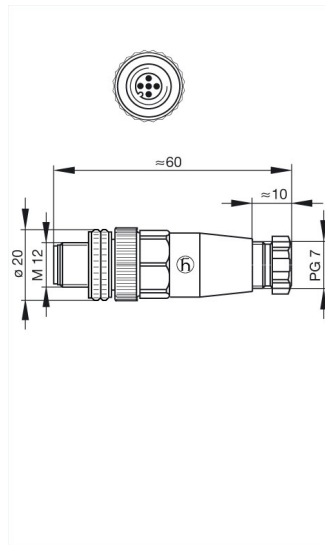

ELST 5012 PG7

Industrial Connectors: Circular Connectors E-series M12/FIXCON: with screw locking: Straight cable socket, self-assembled

Product description

Description	Straight cable plug, unassembled, strain relief by means of clamping cage
Type	ELST 5012 PG7
Order No.	933 163-100
Type of contact	male
Number of contacts	5
Cable gland	PG 7
Conductor size	max. 0.75 mm ²
Standard	IEC 61076-2-101 (Ed. 1)/ IEC 60947-5-2
Housing Color	black

Drawing

Technical data

Pin dimensions	1 mm
Rated voltage	50 V AC/DC
Rated current	4 A
Type of termination	screw
Suitable cables	diameter 4 mm to 6 mm

Material

Contact material	Cu Zn
Contact surface material	Sn
Contact bearer material	PA
Housing material	PA
Coupling nut material	Zn Al/Ni
O-Ring	NBR