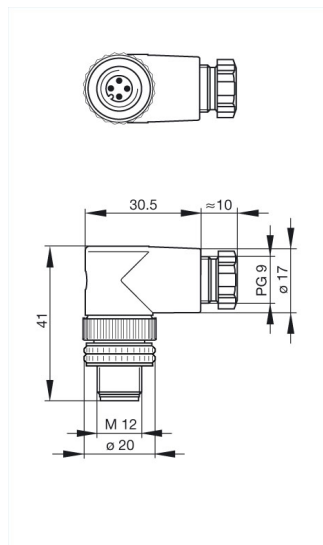

ELWIST 4012 PG9

Industrial Connectors: Circular Connectors E-series M12/FIXCON: with screw locking: Angled cable plug, self-assembled

Product description

Description	Angled cable plug, unassembled, strain relief by means of clamping cage
Type	ELWIST 4012 PG9
Order No.	933 166-100
Type of contact	male
Number of contacts	4
Cable gland	PG 9
Conductor size	max. 0.75 mm ²
Standard	IEC 61076-2-101 (Ed. 1)/ IEC 60947-5-2
Housing Color	black

Drawing

Technical data

Pin dimensions	1 mm
Rated voltage	250 V AC/DC
Rated current	4 A
Type of termination	screw
Suitable cables	diameter 6 mm to 8 mm

Material

Contact material	Cu Zn
Contact surface material	Sn
Contact bearer material	PA
Housing material	PA
Coupling nut material	Zn Al/Ni
O-Ring	NBR