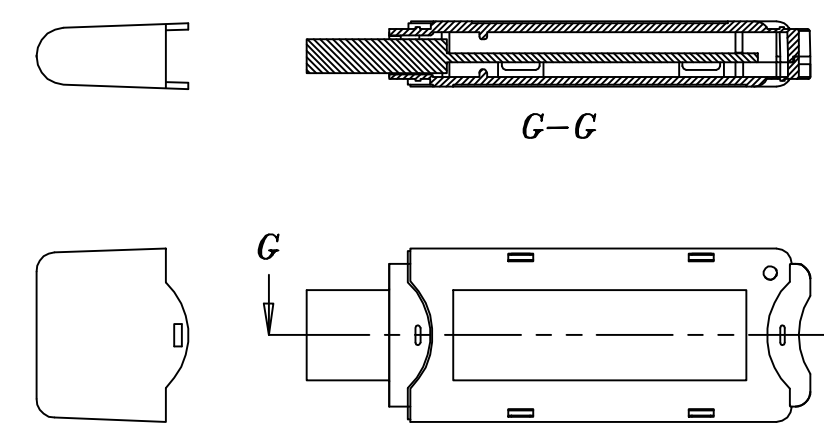

DWG. NO.	USB-7201
ISSUE	REVISIONS
(A)	ADDED DIMENSIONS 3-1-10 DAB

ASSEMBLED UNIT

BASE

LID

USB-7201-G (GRAY) MATERIAL:  
HIGH IMPACT ABS UL94-HB  
USB-7201-C (CLEAR) MATERIAL:  
POLYCARBONATE UL94V-0

CAP

RECOMMENDED PCB SIZE

ITEM	REQ'D.	PART NO.	DESCRIPTION
TOLERANCES:			NAME:
±.005 BETWEEN HOLE CENTERS			USB ENCLOSURE
±.015 FROM SHEARED EDGE			
±.032 FROM A BENT SURFACE			BUD INDUSTRIES, INC.
±.063 BETWEEN ASSEMBLED SURFACES			
UNLESS OTHERWISE SPECIFIED			WILLOUGHBY, OHIO
QTY.	USED ON	SCALE:	
			USB-7201