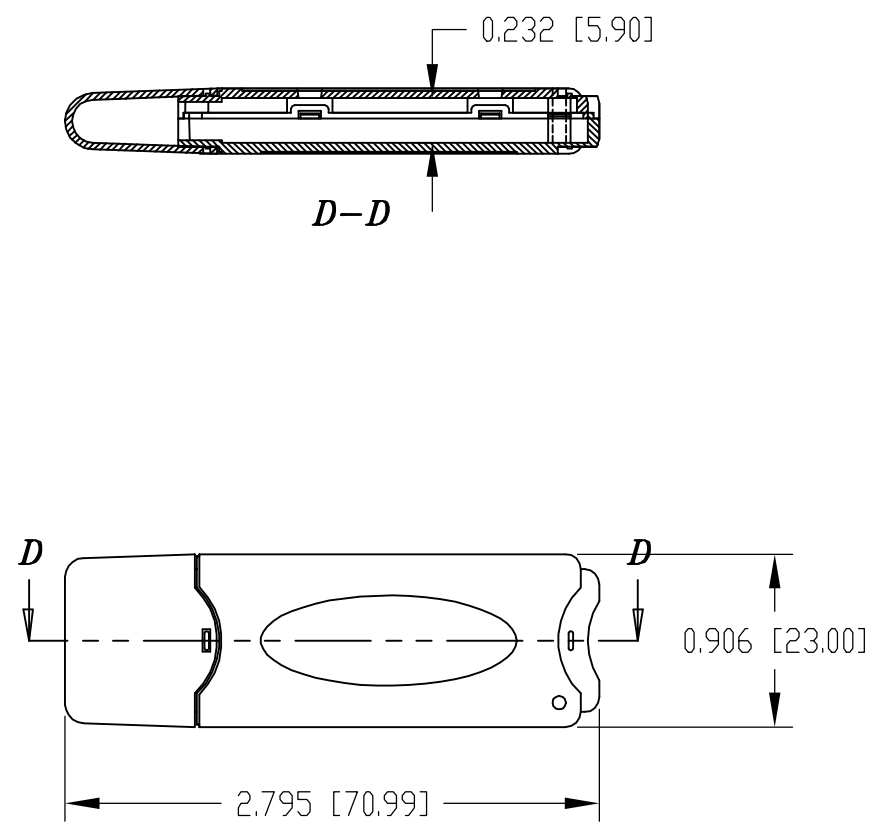

DWG. NO.	USB-7201
ISSUE	REVISIONS
(A)	ADDED DIMENSIONS 3-1-10 DAB

ASSEMBLED UNIT

BASE

LID

USB-7201-G (GRAY) MATERIAL:  
HIGH IMPACT ABS UL94-HB  
USB-7201-C (CLEAR) MATERIAL:  
POLYCARBONATE UL94V-0

CAP

RECOMMENDED PCB SIZE

ITEM	REQ'D.	PART NO.	DESCRIPTION
TOLERANCES:			NAME:
±.005 BETWEEN HOLE CENTERS			USB ENCLOSURE
±.015 FROM SHEARED EDGE			
±.032 FROM A BENT SURFACE			BUD INDUSTRIES, INC.
±.063 BETWEEN ASSEMBLED SURFACES			
UNLESS OTHERWISE SPECIFIED			WILLOUGHBY, OHIO
QTY.	USED ON	SCALE:	
			USB-7201