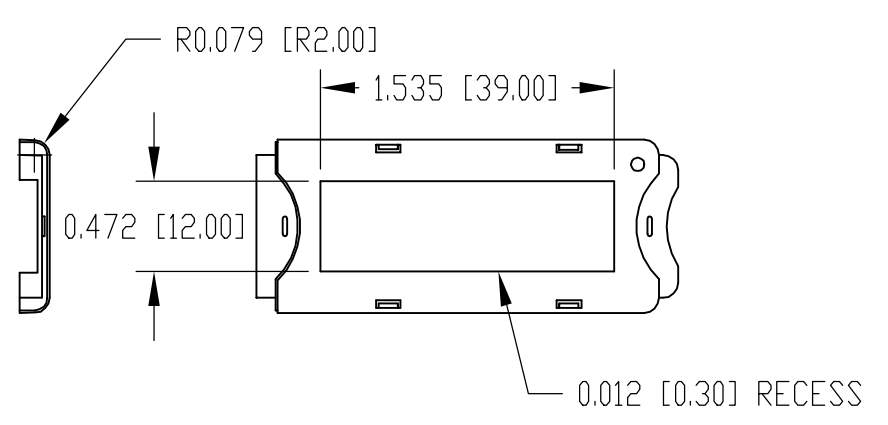

DWG. NO.	USB-7201
ISSUE	REVISIONS
(A)	ADDED DIMENSIONS 3-1-10 DAB

ASSEMBLED UNIT

BASE

LID

USB-7201-G (GRAY) MATERIAL:  
HIGH IMPACT ABS UL94-HB  
USB-7201-C (CLEAR) MATERIAL:  
POLYCARBONATE UL94V-0

CAP

RECOMMENDED PCB SIZE

ITEM	REQ'D.	PART NO.	DESCRIPTION
TOLERANCES:			NAME:
±.005 BETWEEN HOLE CENTERS			USB ENCLOSURE
±.015 FROM SHEARED EDGE			
±.032 FROM A BENT SURFACE			BUD INDUSTRIES, INC.
±.063 BETWEEN ASSEMBLED SURFACES			
UNLESS OTHERWISE SPECIFIED			WILLOUGHBY, OHIO
QTY.	USED ON	SCALE:	
			USB-7201