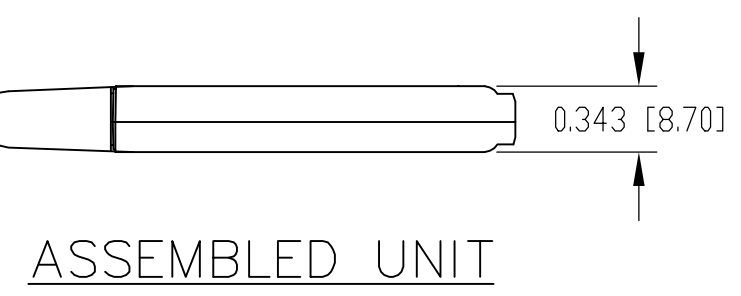

DWG. NO.	USB-7201
ISSUE	REVISIONS
(A)	ADDED DIMENSIONS 3-1-10 DAB

ASSEMBLED UNIT

BASE

LID

USB-7201-G (GRAY) MATERIAL:  
HIGH IMPACT ABS UL94-HB  
USB-7201-C (CLEAR) MATERIAL:  
POLYCARBONATE UL94V-0

CAP

RECOMMENDED PCB SIZE

ITEM	REQ'D.	PART NO.	DESCRIPTION
TOLERANCES:			NAME:
±.005 BETWEEN HOLE CENTERS			USB ENCLOSURE
±.015 FROM SHEARED EDGE			
±.032 FROM A BENT SURFACE			BUD INDUSTRIES, INC.
±.063 BETWEEN ASSEMBLED SURFACES			
UNLESS OTHERWISE SPECIFIED			WILLOUGHBY, OHIO
QTY.	USED ON	SCALE:	
			USB-7201