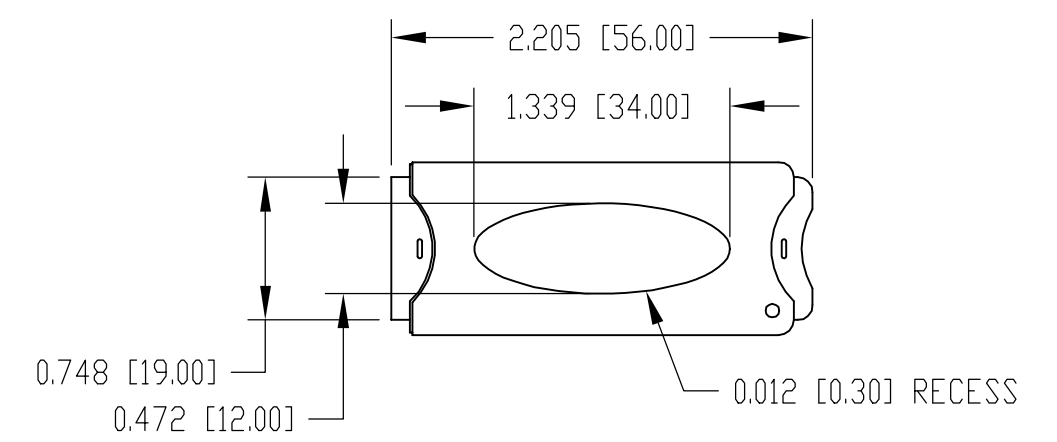

DWG. NO.	USB-7201
ISSUE	REVISIONS
(A)	ADDED DIMENSIONS 3-1-10 DAB

ASSEMBLED UNIT

BASE

LID

USB-7201-G (GRAY) MATERIAL:  
HIGH IMPACT ABS UL94-HB  
USB-7201-C (CLEAR) MATERIAL:  
POLYCARBONATE UL94V-0

CAP

RECOMMENDED PCB SIZE

ITEM	REQ'D.	PART NO.	DESCRIPTION
TOLERANCES:			NAME:
±.005 BETWEEN HOLE CENTERS			USB ENCLOSURE
±.015 FROM SHEARED EDGE			
±.032 FROM A BENT SURFACE			BUD INDUSTRIES, INC.
±.063 BETWEEN ASSEMBLED SURFACES			
UNLESS OTHERWISE SPECIFIED			WILLOUGHBY, OHIO
QTY.	USED ON	SCALE:	
			USB-7201