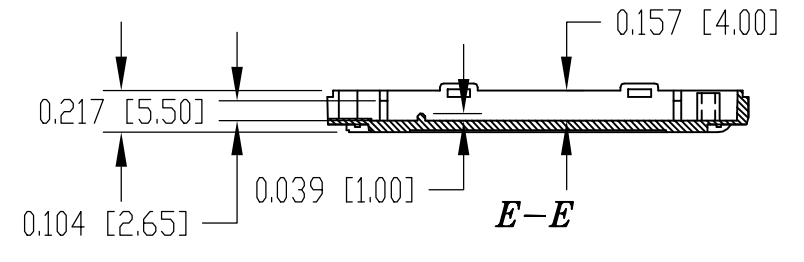

DWG. NO.	USB-7201
ISSUE	REVISIONS
(A)	ADDED DIMENSIONS 3-1-10 DAB

ASSEMBLED UNIT

BASE

LID

USB-7201-G (GRAY) MATERIAL:  
HIGH IMPACT ABS UL94-HB  
USB-7201-C (CLEAR) MATERIAL:  
POLYCARBONATE UL94V-0

CAP

RECOMMENDED PCB SIZE

ITEM	REQ'D.	PART NO.	DESCRIPTION
TOLERANCES:			NAME:
±.005 BETWEEN HOLE CENTERS			USB ENCLOSURE
±.015 FROM SHEARED EDGE			
±.032 FROM A BENT SURFACE			BUD INDUSTRIES, INC.
±.063 BETWEEN ASSEMBLED SURFACES			
UNLESS OTHERWISE SPECIFIED			WILLOUGHBY, OHIO
QTY.	USED ON	SCALE:	
			USB-7201