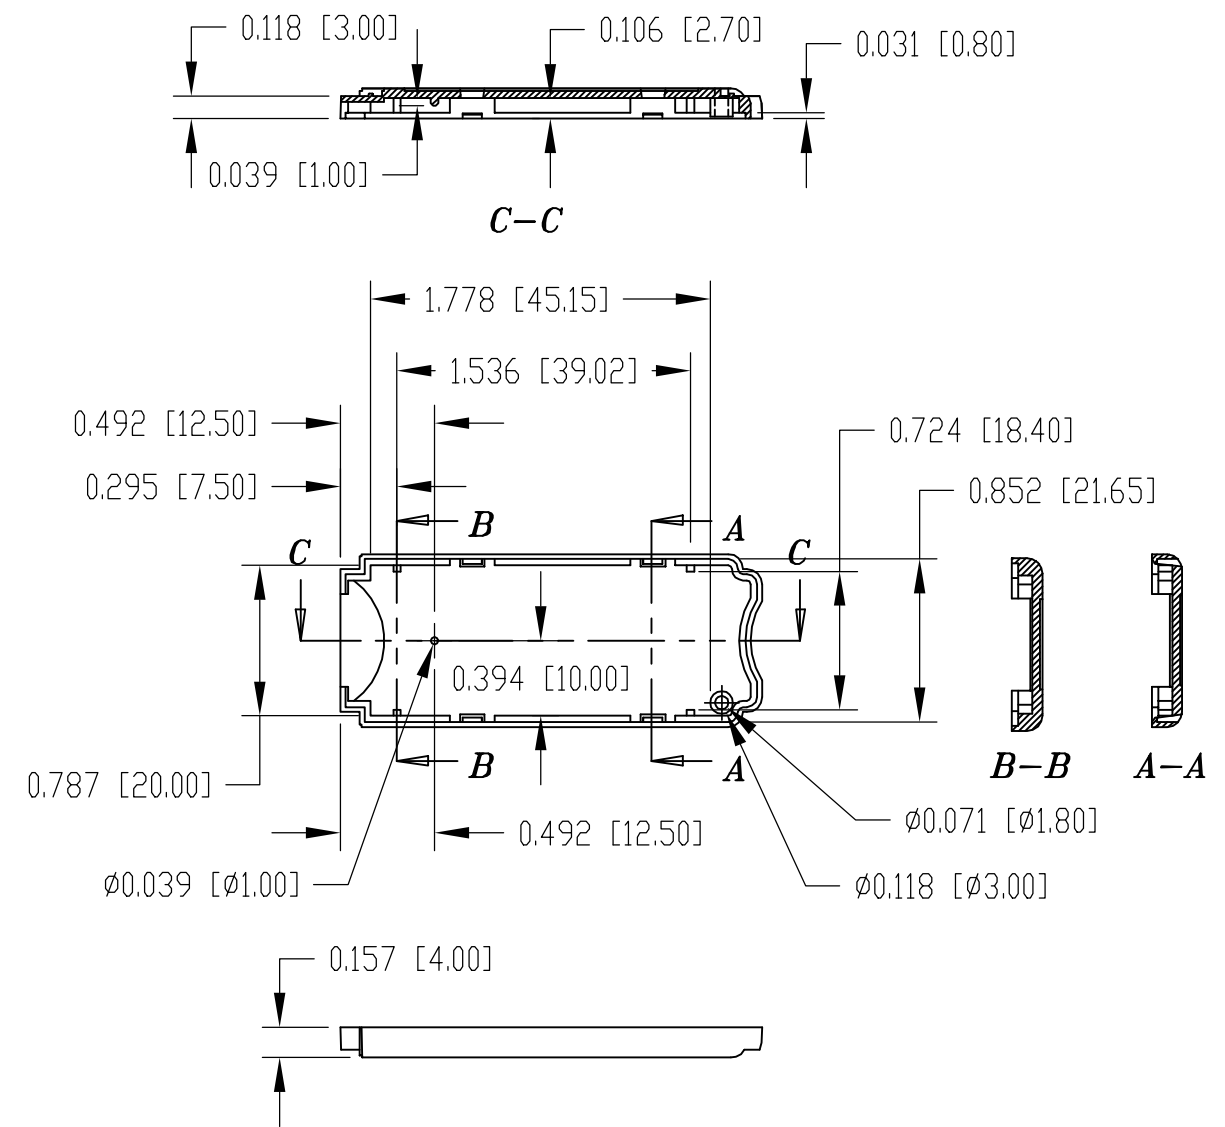

DWG. NO.	USB-7201
ISSUE	REVISIONS
(A)	ADDED DIMENSIONS 3-1-10 DAB

ASSEMBLED UNIT

BASE

LID

USB-7201-G (GRAY) MATERIAL:  
HIGH IMPACT ABS UL94-HB  
USB-7201-C (CLEAR) MATERIAL:  
POLYCARBONATE UL94V-0

CAP

RECOMMENDED PCB SIZE

ITEM	REQ'D.	PART NO.	DESCRIPTION
TOLERANCES:			NAME:
±.005 BETWEEN HOLE CENTERS			USB ENCLOSURE
±.015 FROM SHEARED EDGE			
±.032 FROM A BENT SURFACE			BUD INDUSTRIES, INC.
±.063 BETWEEN ASSEMBLED SURFACES			
UNLESS OTHERWISE SPECIFIED			WILLOUGHBY, OHIO
QTY.	USED ON	SCALE:	
			USB-7201