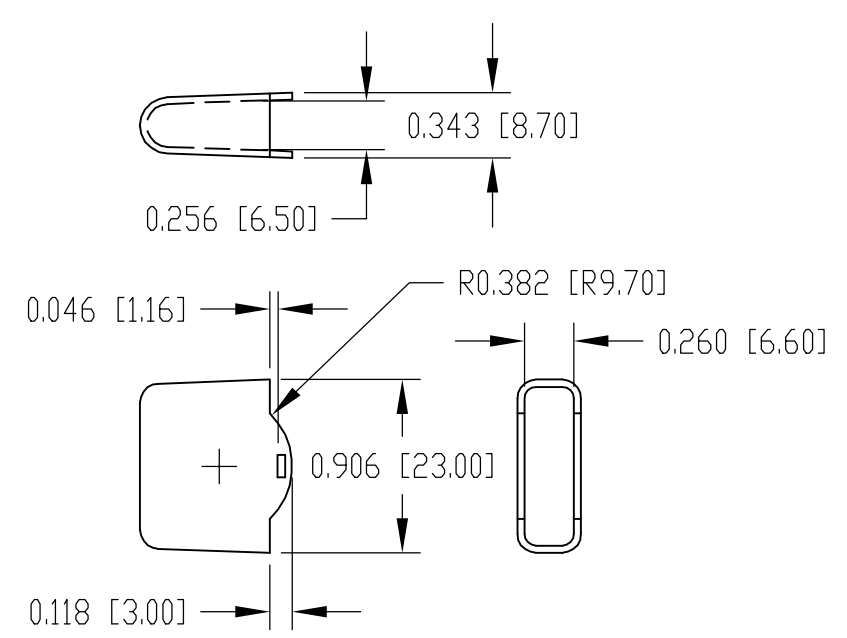

DWG. NO.	USB-7201
ISSUE	REVISIONS
(A)	ADDED DIMENSIONS 3-1-10 DAB

ASSEMBLED UNIT

BASE

LID

USB-7201-G (GRAY) MATERIAL:  
HIGH IMPACT ABS UL94-HB  
USB-7201-C (CLEAR) MATERIAL:  
POLYCARBONATE UL94V-0

CAP

RECOMMENDED PCB SIZE

ITEM	REQ'D.	PART NO.	DESCRIPTION
TOLERANCES:			NAME:
±.005 BETWEEN HOLE CENTERS			USB ENCLOSURE
±.015 FROM SHEARED EDGE			
±.032 FROM A BENT SURFACE			BUD INDUSTRIES, INC.
±.063 BETWEEN ASSEMBLED SURFACES			
UNLESS OTHERWISE SPECIFIED			WILLOUGHBY, OHIO
QTY.	USED ON	SCALE:	
			USB-7201