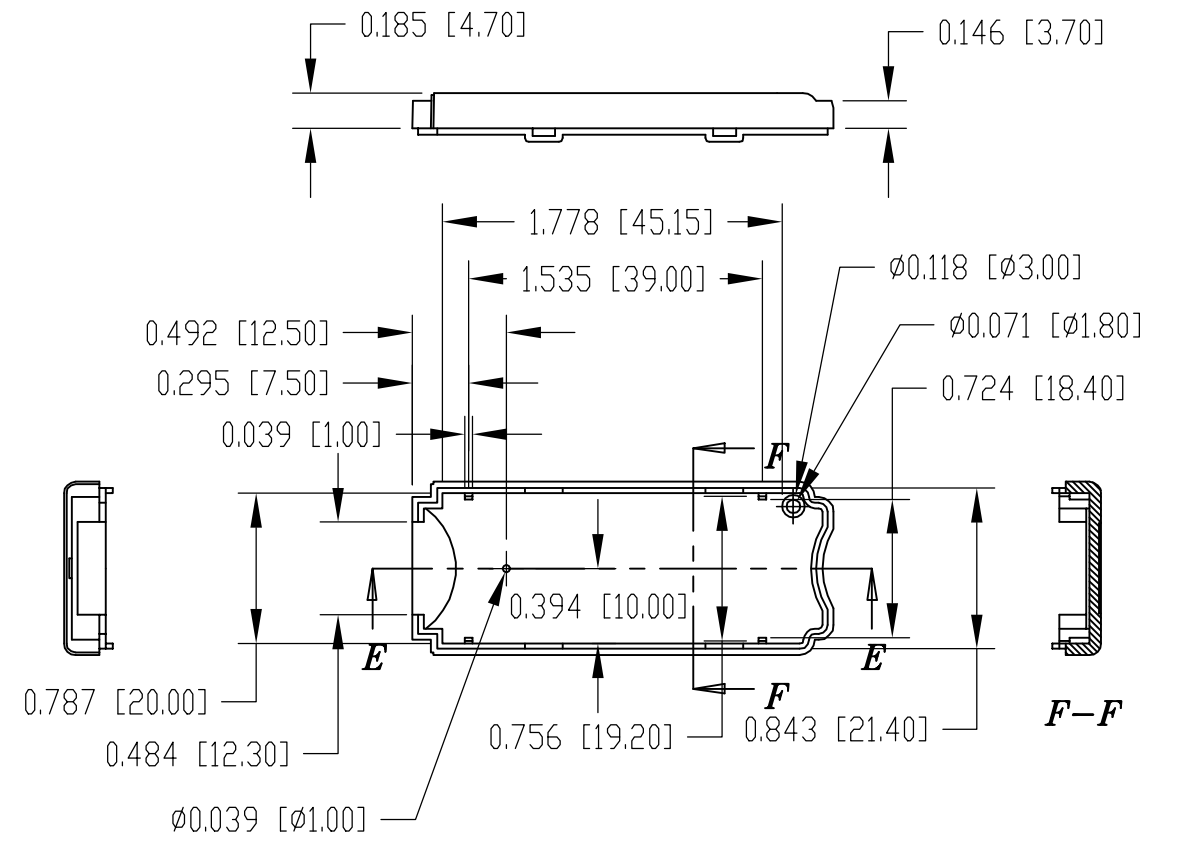

DWG. NO.	USB-7201
ISSUE	REVISIONS
(A)	ADDED DIMENSIONS 3-1-10 DAB

ASSEMBLED UNIT

BASE

LID

USB-7201-G (GRAY) MATERIAL:  
HIGH IMPACT ABS UL94-HB  
USB-7201-C (CLEAR) MATERIAL:  
POLYCARBONATE UL94V-0

CAP

RECOMMENDED PCB SIZE

ITEM	REQ'D.	PART NO.	DESCRIPTION
TOLERANCES:			NAME:
±.005 BETWEEN HOLE CENTERS			USB ENCLOSURE
±.015 FROM SHEARED EDGE			
±.032 FROM A BENT SURFACE			BUD INDUSTRIES, INC.
±.063 BETWEEN ASSEMBLED SURFACES			
UNLESS OTHERWISE SPECIFIED			WILLOUGHBY, OHIO
QTY.	USED ON	SCALE:	
			USB-7201