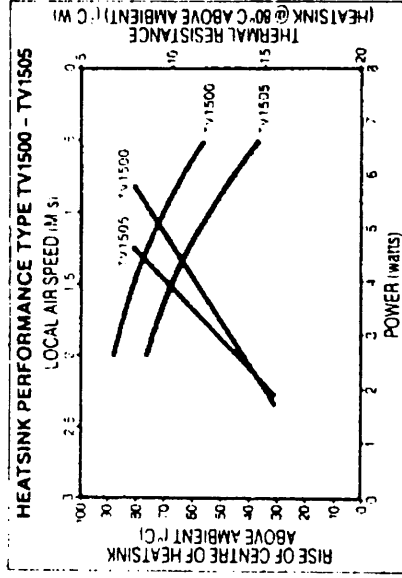

TV1500 Powerfin - TO220, TO126, etc TV1505 Powerfin - TO220, TO126, etc

Low profile - low cost twisted vane design with good thermal rating. Available with or without integral tags.

Finish: Black anodised

TV1500 $\theta = 14^{\circ}\text{C/W}$
British Telecom Ref: 1MAA01168AAB
Nato code: 5999.99.774.5916
TV1505 $\theta = 17^{\circ}\text{C/W}$
with integral mounting tags
for insertion into P.C.B. See also TV905.