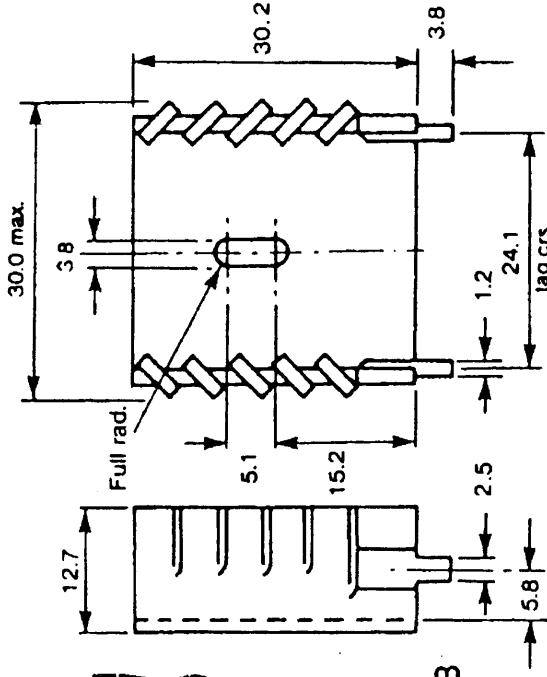

TV1500 Powerfin - TO220, TO126, etc TV1505 Powerfin - TO220, TO126, etc

Low profile - low cost twisted vane design with good thermal rating. Available with or without integral tags.

Finish: Black anodised

TV1500 $\theta = 14^{\circ}\text{C/W}$
British Telecom Ref: 1MAA01168AAB
Nato code: 5999.99.774.5916
TV1505 $\theta = 17^{\circ}\text{C/W}$
with integral mounting tags
for insertion into P.C.B. See also TV905.