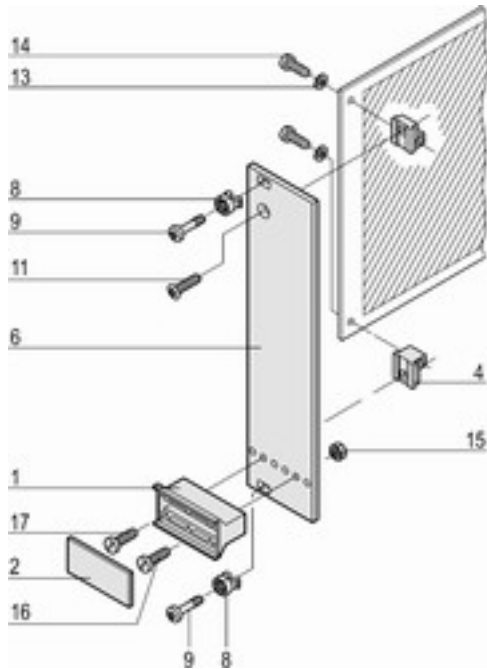

**Plug-in units type 2 with trapezoid handle, unshielded, kit**
[Print page](#)

3 U

**Article number: 20818-020**

- Front panel unshielded
- Handle without extraction function

**Delivery comprises: kit**

Item	Qty	Description
1	1	Plastic handle, trapezium shape, PPE, grey
2	1	Identification plate, Al, 1.5 mm, anodised, cut edges plain
4	2	Printed board bracket, Zn, die-cast
6	1	Front panel for trapezium shaped handle, front anodised, rear iridescent green chromated
8	2	Sleeve, PA, grey, up to 7 HP front panel width
8	4	Sleeve, PA, grey, from 8 HP front panel width
9	2	Pozidrive/slotted collar screw, St, nickel-plated, M2.5 x 11 and 12.3, up to 7 HP front panel width
9	4	Pozidrive/slotted collar screw, St, nickel-plated, M2.5 x 11 and 12.3, from 8 HP front panel width
11	1	Raised countersunk screw, St, nickel-plated, M2.5 x 8
13	2	Washer, A2.7, DIN 125
14	2	Flathead screw, St, nickel-plated, M2.5 x 10
15	1	Hexagon nut, St, nickel-plated, M2.5
16	1	Flathead screw, St, nickel-plated, M2.5 x 12
17	1	Flathead screw, St, nickel-plated, M2.5 x 16

**Technical data:**

Description	Height	Width	Height B
Plug-in unit with cantilever handle (kit)	3 U	6 HP	0 mm

**Further Information:**

	Download CAD data in DWG format Download CAD data in DXF format
	User Manual