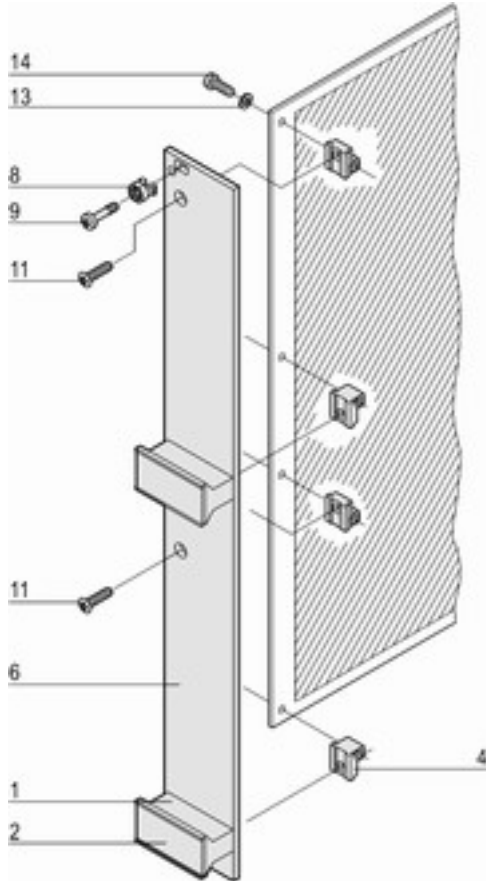

Plug-in units type 2 with trapezoid handle, unshielded, kit
[Print page](#)

6 U

Article number: 20818-028

- Front panel unshielded
- Handle without extraction function

Delivery comprises: kit

Item	Qty	Description
1	2	Extraction handle, PPE, grey
2	2	Identification plate, Al 1.5 mm, anodised, cut edges clean
4	4	Printed board bracket, diecast zinc
6	1	Front panel for trapezoid handle, front anodised, rear yellow chromated
8	2	Sleeve, PA, grey, up to 7 HP front panel width
8	4	Sleeve, PA, grey, from 8 HP front panel width
9	2	Collar screw, cross recess/slot, nickel-plated steel, M2.5 x 12.3, up to 7 HP front panel width
9	4	Collar screw, cross recess/slot, nickel-plated steel, M2.5 x 11 and 12.3, from 8 HP front panel width
11	2	Raised countersunk head screw, M2.5 x 8
13	4	Washer, A2,7
14	4	Pozidrive flathead screw, nickel-plated steel, M2.5 x 10
15	2	Hexagon nut, nickel-plated steel, M2.5
16	2	Pozidrive flathead screw, nickel-plated steel, M2,5 x 12
17	2	Pozidrive flathead screw, nickel-plated steel, M2,5 x 16

Technical data:

Description	Height	Width	Height B
Plug-in unit with cantilever handle (kit)	6 U	8 HP	0 mm

Further Information:

	Download CAD data in DWG format Download CAD data in DXF format
	User Manual