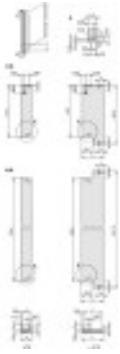

## Plug-in unit in kit form for CompacPCI and VME64x applications

Illustration shows front panel  
6 U, 4 HP

Dimension 3 / 6 U

**Part no.:** 20848-594

**Features:**

- Meets IEEE 1101.10 and IEC 60297-3-102 standards
- Codable to IEC 60297-3-103
- Front panel shielded, without offset
- Suitable for insertion and extraction forces up to 700 N (per pair)
- Designed for fitting of microswitches

Add to basket

**Technical information:**

Description	Height	Width
Front assembly	6 U	6 HP

**Downloads:**

- User manual, plug-in unit IEEE ([Log in](#) Required)
- User Manual ([Log in](#) Required)
- User manual, coding IEEE ([Log in](#) Required)

Product illustrations are exemplary illustrations and can deviate from supplied products.

To gain access to the additional information you must [Log in](#).  
If you do not yet have a user name, you may [Register here](#).

### Delivery comprises: kit

Item	Qty	Description
1	1	U front panel, Al, front anodised, rear conductive
2	1	EMC textile gasketing, core: foam, sleeve: textile cladding, CuNi coating
3	2	Handle with integrated alignment pin for perforated strip and guide rails, lever: plastic, PC, black, RAL 9005 key: plastic, PC, light grey, RAL 7035
7	2	Pozidrive collar screw M2.5 × 12.3, St, nickel-plated
8	2	Panhead screw with Torx, M2.5 × 6, St, zinc-plated, self-locking
9	2	Washer A2.7, DIN 125, St, nickel-plated
10	2	Panhead screw with Torx, M2.5 × 6, St, nickel-plated