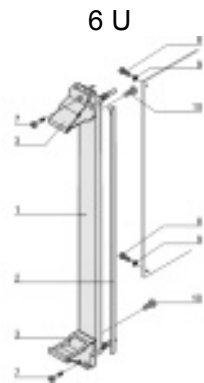

## Plug-in unit in kit form for CompacPCI and VME64x applications

Illustration shows front panel  
6 U, 4 HP

Dimension 3 / 6 U

**Part no.:** 20848-594

**Features:**

- Meets IEEE 1101.10 and IEC 60297-3-102 standards
- Codable to IEC 60297-3-103
- Front panel shielded, without offset
- Suitable for insertion and extraction forces up to 700 N (per pair)
- Designed for fitting of microswitches

Add to basket

**Technical information:**

Description	Height	Width
Front assembly	6 U	6 HP

**Downloads:**

- User manual, plug-in unit IEEE ([Log in](#) Required)
- User Manual ([Log in](#) Required)
- User manual, coding IEEE ([Log in](#) Required)

Product illustrations are exemplary illustrations and can deviate from supplied products.

To gain access to the additional information you must [Log in](#).  
If you do not yet have a user name, you may [Register here](#).

### Delivery comprises: kit

Item	Qty	Description
1	1	U front panel, Al, front anodised, rear conductive
2	1	EMC textile gasketing, core: foam, sleeve: textile cladding, CuNi coating
3	2	Handle with integrated alignment pin for perforated strip and guide rails, lever: plastic, PC, black, RAL 9005 key: plastic, PC, light grey, RAL 7035
7	2	Pozidrive collar screw M2.5 × 12.3, St, nickel-plated
8	2	Panhead screw with Torx, M2.5 × 6, St, zinc-plated, self-locking
9	2	Washer A2.7, DIN 125, St, nickel-plated
10	2	Panhead screw with Torx, M2.5 × 6, St, nickel-plated