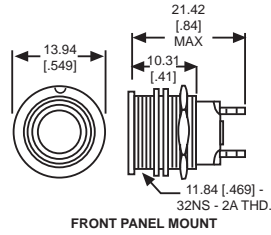

**183 SERIES INDICATOR LIGHTS**

*Caps Ordered Separately, See Below*

PART NO.	CAP	FIG
183-9730-14-602	ALL	1
183-9830-14-604	ALL	2

Fig. 1

Fig. 2

Uses:  
T-1 3/4 MIDGET  
FLANGE BASE  
INCANDESCENT LAMP

**184, 186, 187, 188, 302, 304, 305 & 307 SERIES CAPS**