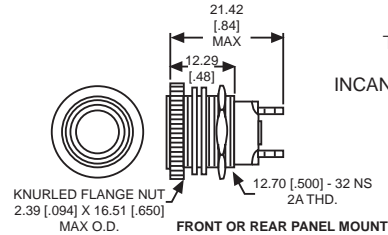

**183 SERIES INDICATOR LIGHTS**

*Caps Ordered Separately, See Below*

PART NO.	CAP	FIG
183-9730-14-602	ALL	1
183-9830-14-604	ALL	2

Fig. 1

Fig. 2

Uses:  
T-1 3/4 MIDGET  
FLANGE BASE  
INCANDESCENT LAMP

**184, 186, 187, 188, 302, 304, 305 & 307 SERIES CAPS**