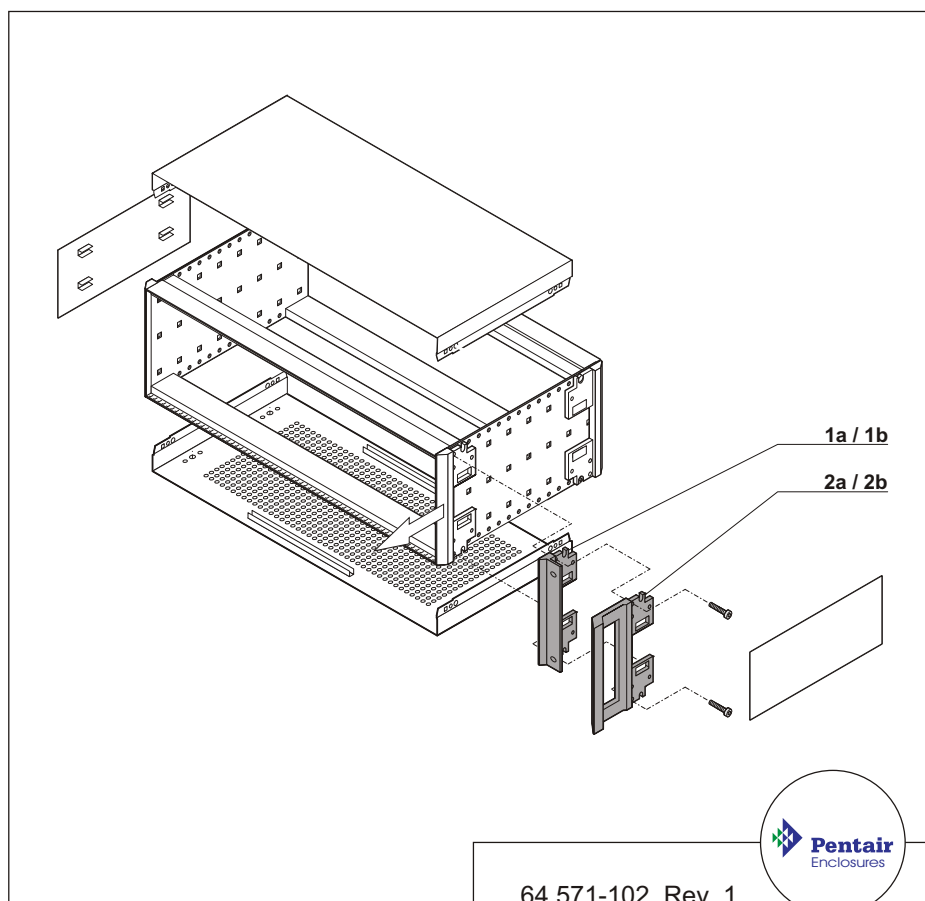

Schroff®

**Montageanweisung
ratiopac PRO / -air
Griffe / 19"-Winkel**

**Assembly instructions
ratiopac PRO / -air
Front handle/
19" mounting bracket**

**Instruction de montage
ratiopac PRO / -air
Montants-poignées
Montants-équeres de
rackge 19"**

64 571-102 Rev. 1