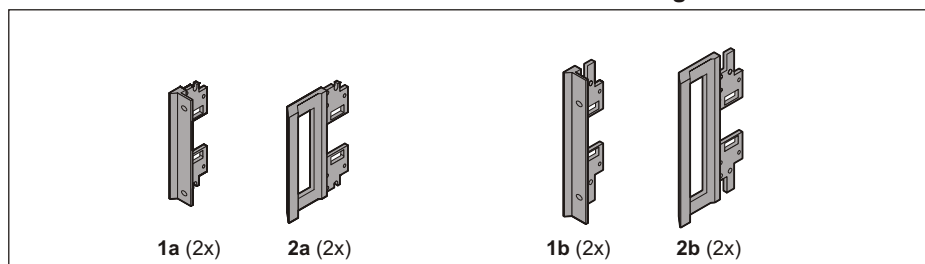

Schroff®

**Montageanweisung
ratiopac PRO / -air
Griffe / 19"-Winkel**

**Assembly instructions
ratiopac PRO / -air
Front handle/
19" mounting bracket**

**Instruction de montage
ratiopac PRO / -air
Montants-poignées
Montants-équeres de
rackge 19"**

64 571-102 Rev. 1