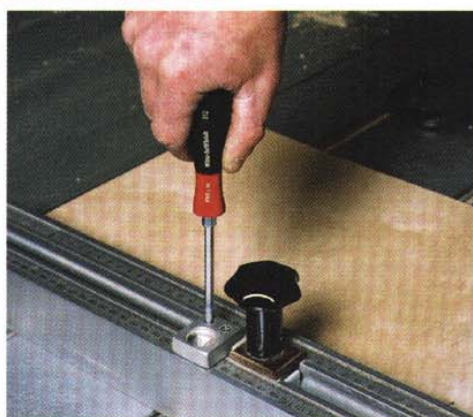

Blade with hex bolster for wrenches to use on particularly tight screws.

SoftFinish® Advantages:

- Multi-component SoftFinish® handle provides maximum user comfort
- Ergonomically perfect handle design
- Available in versions with round blade, hex blade or hex blade with solid steel cap
- Blade made of high quality chrome-vanadium-molybdenum steel, through-hardened and chrome plated
- Wiha ChromTop-finish on tip for a perfect fit every time
- Printed screw symbol on handle end for fast identification

The Wiha SoftFinish® zone features a solid moulded core with soft outer grip. This requires less force, yet achieves 40% more torque than conventional handles. The handle is shaped to fit comfortably in the hand, providing maximum torque forces in dry and general working conditions.

If a stuck screw has to be loosened, a precise hammer blow can be applied to the solid steel cap. Due to the hex blade extending through the handle to the steel cap, there is no loss of impact energy.