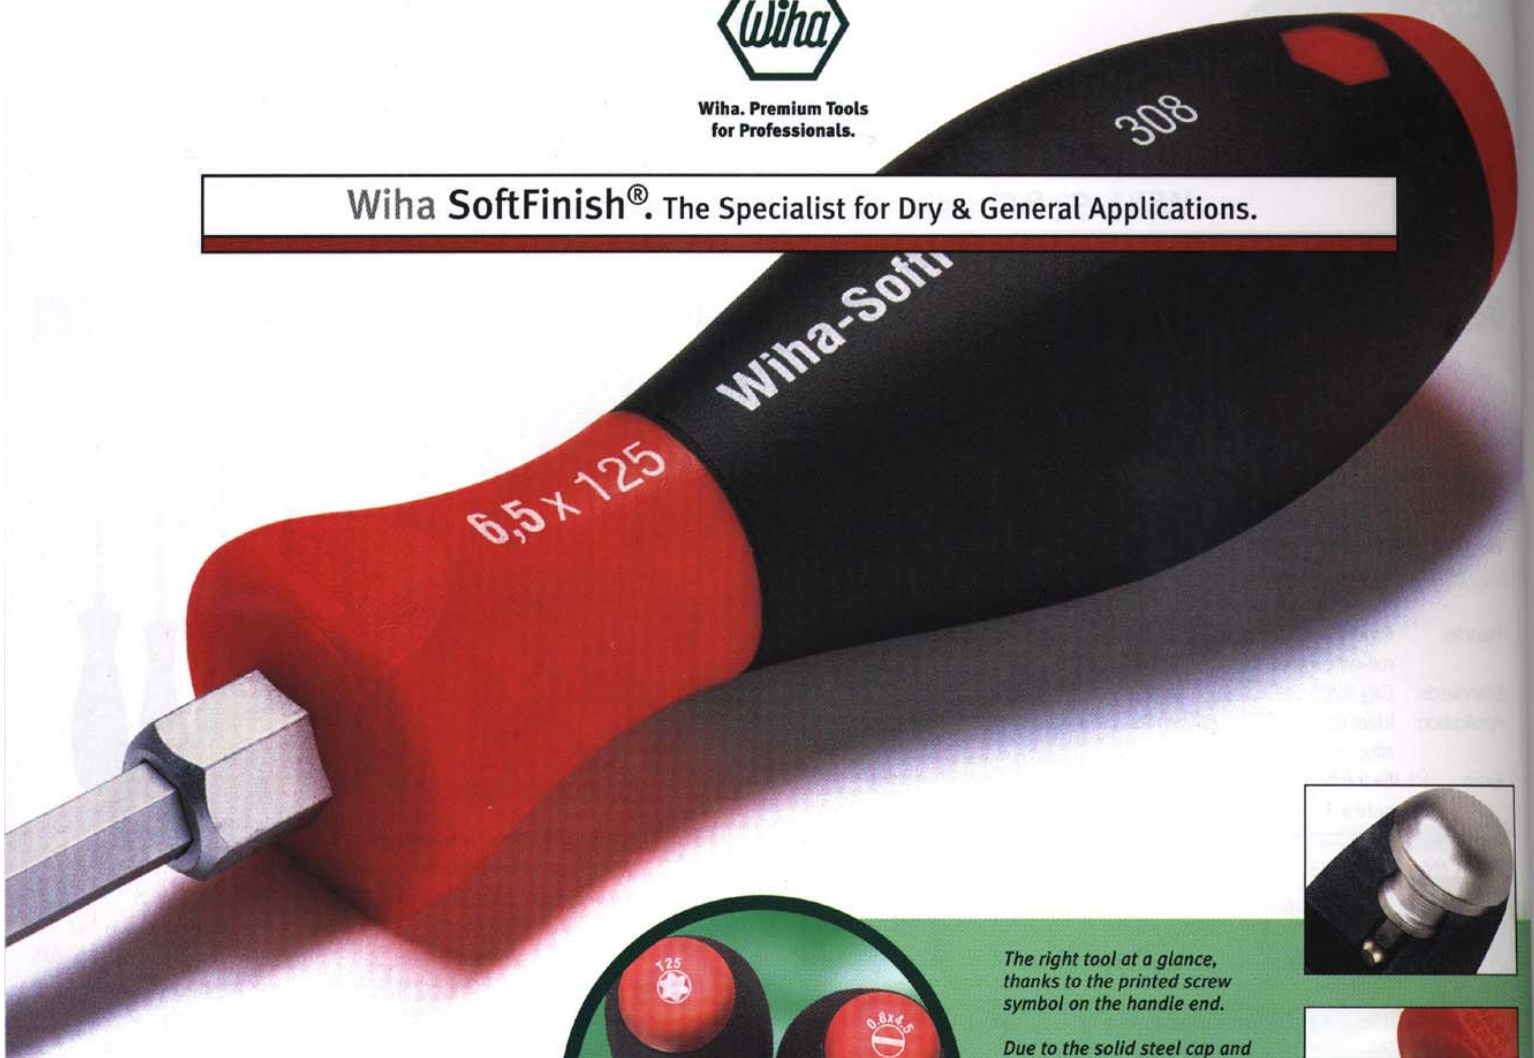

Wiha. Premium Tools
for Professionals.

Wiha SoftFinish®. The Specialist for Dry & General Applications.

The right tool at a glance, thanks to the printed screw symbol on the handle end.

Due to the solid steel cap and hex blade extending through the handle, there is no loss of impact energy when a precise hammer blow is applied.

Blade with hex bolster for wrenches to use on particularly tight screws.

SoftFinish® Advantages:

- Multi-component SoftFinish® handle provides maximum user comfort
- Ergonomically perfect handle design
- Available in versions with round blade, hex blade or hex blade with solid steel cap
- Blade made of high quality chrome-vanadium-molybdenum steel, through-hardened and chrome plated
- Wiha ChromTop-finish on tip for a perfect fit every time
- Printed screw symbol on handle end for fast identification

The Wiha SoftFinish® zone features a solid moulded core with soft outer grip. This requires less force, yet achieves 40% more torque than conventional handles. The handle is shaped to fit comfortably in the hand, providing maximum torque forces in dry and general working conditions.

If a stuck screw has to be loosened, a precise hammer blow can be applied to the solid steel cap. Due to the hex blade extending through the handle to the steel cap, there is no loss of impact energy.