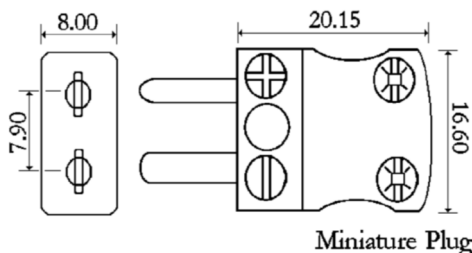

Contact Details

Email
sales@labfacility.com

Website
www.labfacility.com

T/C Type	Colour Code (JIS)	+Positive (alloy type)	-Negative (alloy type)	Labfacility Code	Farnell Code
K	Blue	+Nickel Chromium	-Nickel Alloy	JM-K-M	234-7173
J	Yellow	+Iron	-Copper Nickel	JM-J-M	234-7172