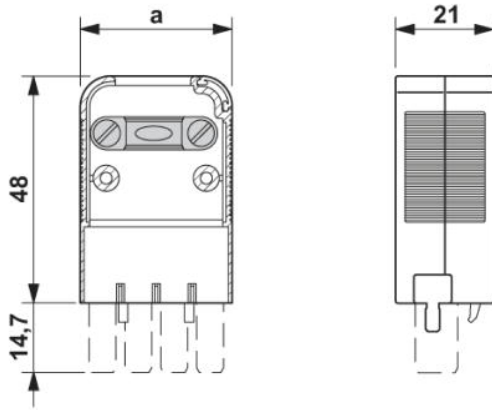

Diagrams/Drawings

Dimensioned drawing