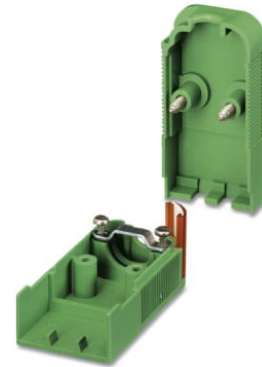

KGG-PC 4/ 4

Order No.: 1837230

<http://eshop.phoenixcontact.net/phoenix/treeViewClick.do?UID=1837230>Cable housing, Pitch: 7.62 mm, Number of positions: 4, Dimension a:
32.28 mm, Color: green**Commercial data**

EAN	4017918111274
Pack	10 pcs.
Customs tariff	85369010
Weight/Piece	0.01724 KG
Catalog page information	Page 376 (CC-2009)

Product notesWEEE/RoHS-compliant since:
01/01/2003

<http://www.download.phoenixcontact.com>
Please note that the data given here has been taken from the online catalog. For comprehensive information and data, please refer to the user documentation. The General Terms and Conditions of Use apply to Internet downloads.

Accessories

Item	Designation	Description
Marking		
1784914	KGS-MSTB 2,5/ DST	Transparent label carrier, can be marked with marker strips SBS 2.5/7.5
1007604	SBS 2,5/7,5	Marker strips, unprinted, for individual labeling, perforated, white plastic, 10-section, lettering field size: 15 x 7.5 mm