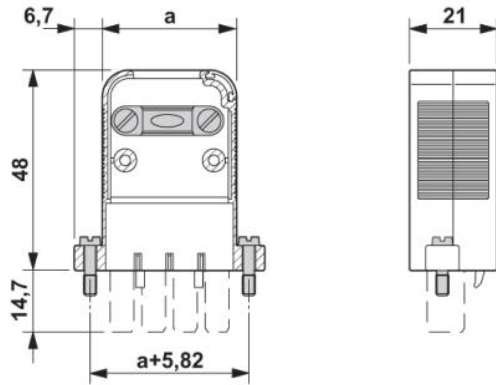

Diagrams/Drawings

Dimensioned drawing