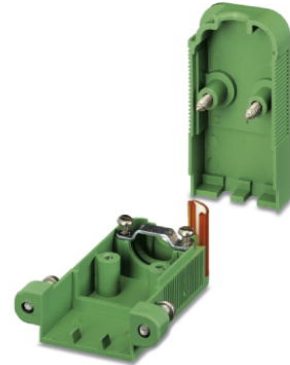

# KGG-PC 4/ 4-F

Order No.: 1837337

<http://eshop.phoenixcontact.net/phoenix/treeViewClick.do?UID=1837337>

Cable housing, Pitch: 7.62 mm, Number of positions: 4, Dimension a: 32.28 mm, Color: green

Commercial data	
EAN	4017918111342
Pack	10 pcs.
Customs tariff	85369010
Weight/Piece	0.0186 KG
Catalog page information	Page 377 (CC-2009)

#### Accessories

Item	Designation	Description
<b>Marking</b>		
1784914	KGS-MSTB 2,5/ DST	Transparent label carrier, can be marked with marker strips SBS 2.5/7.5
1007604	SBS 2,5/7,5	Marker strips, unprinted, for individual labeling, perforated, white plastic, 10-section, lettering field size: 15 x 7.5 mm