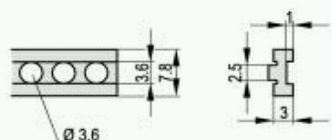

Add to basket

Standard pack quantity 10

Technical information:

Downloads:

Download CAD data in DWG/DXF/PDF format ([Log in](#) Required)

To gain access to the additional information you must [Log in](#).
If you do not yet have a user name, you may [Register here](#).

Delivery comprises:

Item	Qty	Description
1	1	Insulation strip, PBT UL 94 V-O, grey

X-ON Electronics

Largest Supplier of Electrical and Electronic Components

Click to view similar products for [Enclosures, Boxes, & Cases](#) category: