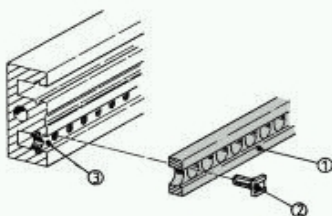

Insulation strip

Part no.: 60817-061

Features:

- For insulated mounting of backplanes or for mounting metal plates as supports for connectors
- Creates standardised mounting depth for plug-in units in the subrack in conjunction with L-ST and H-ST horizontal rails

Add to basket

Standard pack quantity 10

Technical information:

Downloads:

Download CAD data in DWG/DXF/PDF format ([Log in](#) Required)

To gain access to the additional information you must [Log in](#).
If you do not yet have a user name, you may [Register here](#).

Delivery comprises:

Item	Qty	Description
1	1	Insulation strip, PBT UL 94 V-O, grey

X-ON Electronics

Largest Supplier of Electrical and Electronic Components

Click to view similar products for [Enclosures, Boxes, & Cases](#) category: