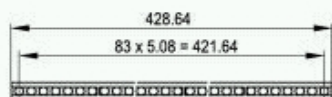

Add to basket

Standard pack quantity 10

Technical information:

Downloads:

Download CAD data in DWG/DXF/PDF format ([Log in](#) Required)

To gain access to the additional information you must [Log in](#).
If you do not yet have a user name, you may [Register here](#).

Delivery comprises:

Item	Qty	Description
1	1	Insulation strip, PBT UL 94 V-O, grey

X-ON Electronics

Largest Supplier of Electrical and Electronic Components

Click to view similar products for [Enclosures, Boxes, & Cases](#) category: