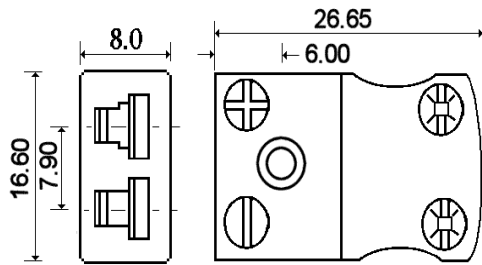

Miniature Socket

Contact Details

Email
sales@labfacility.com

Website
www.labfacility.com