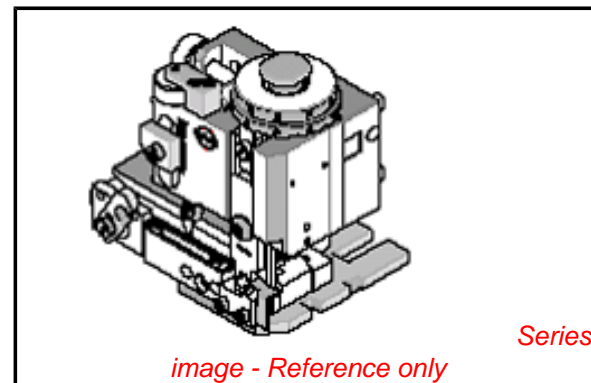

Physical

Net Weight 4870.074/g

Material Info

Reference - Drawing Numbers

Application Tooling Documents [ATS-638952900](#)

image - Reference only

EU RoHS

**ELV and RoHS
Compliant**