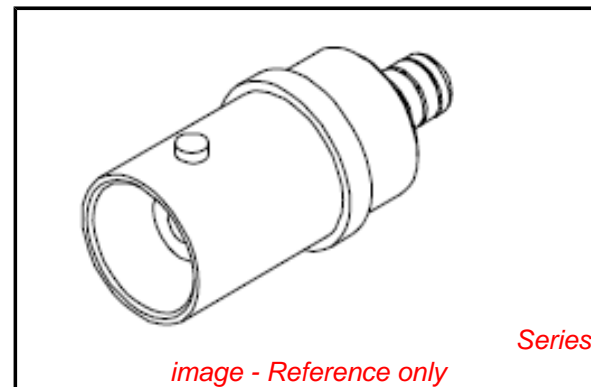

PLEASE CHECK WWW.MOLEX.COM FOR LATEST PART INFORMATION

Part Number: [73171-1682](#)
Status: **Active**
Overview: [BNC RF Connectors](#)
Description: 50 Ohms, BNC Jack, RG-188, One Piece Per Bag

Documents:

[Drawing (PDF)](#) [RoHS Certificate of Compliance (PDF)](#)

General

Product Family	RF/Coax Connectors
Series	73171
Overview	BNC RF Connectors
Product Name	BNC
Style	Cable
UPC	800756725161
Wire/Cable Type	RG-188

Physical

Gender	Jack
Keying to Mating Part	Yes
Orientation	Straight
PCB Mounting	N/A
Packaging Type	Bag
Panel Mount	No
Panel Mount Method	N/A
Reverse Polar	No

Electrical

Impedance	50#

Material Info

Reference - Drawing Numbers

Sales Drawing	SD-73171-168

EU RoHS

RoHS Compliant RF Product

REACH SVHC

Not Reviewed

Low-Halogen Status

Not Reviewed

China RoHS

Pb

Need more information on product environmental compliance?

Email productcompliance@molex.com
For a multiple part number RoHS Certificate of Compliance, [click here](#)

Please visit the [Contact Us](#) section for any non-product compliance questions.

Search Parts in this Series

73171Series