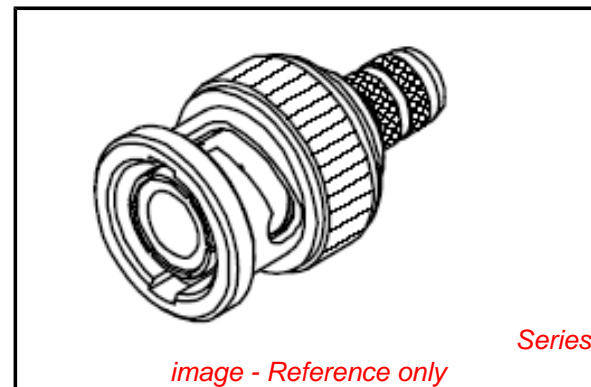

PLEASE CHECK WWW.MOLEX.COM FOR LATEST PART INFORMATION

Part Number: [73171-3100](#)
Status: **Active**
Overview: [BNC RF Connectors](#)
Description: 75 Ohms, BNC Plug, Straight, Crimp RG59, One Piece Per Bag

Documents:

[Drawing (PDF)](#) [RoHS Certificate of Compliance (PDF)](#)

General

Product Family	RF/Coax Connectors
Series	73171
Overview	BNC RF Connectors
Product Name	BNC
Style	Cable
UPC	800756688404
Wire/Cable Type	RG-59

Physical

Gender	Plug
Keying to Mating Part	Yes
Orientation	Straight
PCB Mounting	N/A
Packaging Type	Bag
Panel Mount	No
Panel Mount Method	N/A
Reverse Polar	No

Electrical

Impedance	75#

Material Info

Reference - Drawing Numbers

Sales Drawing	SD-73100-049, SD-73171-310

EU RoHS

RoHS Compliant RF Product

REACH SVHC

Not Reviewed

Low-Halogen Status

Not Reviewed

China RoHS

Pb

Need more information on product environmental compliance?

Email productcompliance@molex.com
For a multiple part number RoHS Certificate of Compliance, [click here](#)

Please visit the [Contact Us](#) section for any non-product compliance questions.

Search Parts in this Series

[73171Series](#)