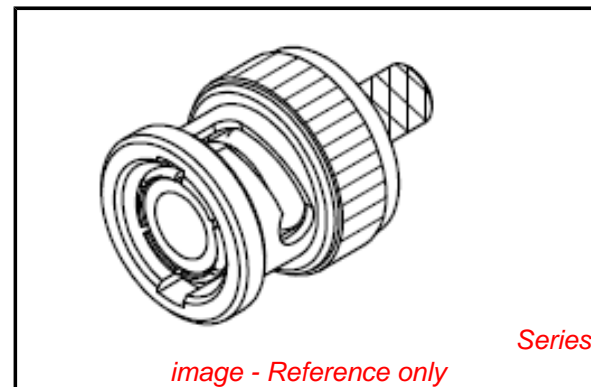

PLEASE CHECK WWW.MOLEX.COM FOR LATEST PART INFORMATION

Part Number: [73171-3120](#)
Status: **Active**
Overview: [BNC RF Connectors](#)
Description: 50 Ohms, BNC, Plug, Crimp, RG-141, RG-303 and RG-58 Cable, Non-Captive Center Contact, One Piece Per Bag

Documents:

[Drawing (PDF)](#) [RoHS Certificate of Compliance (PDF)](#)

General

Product Family	RF/Coax Connectors
Series	73171
Overview	BNC RF Connectors
Product Name	BNC
Style	Cable
UPC	800756688527
Wire/Cable Type	RG-141, RG-303, RG-58

Physical

Cable Attachment	Crimp
Gender	Plug
Keying to Mating Part	None
Orientation	Straight
PCB Mounting	N/A
Packaging Type	Bag
Panel Mount	No
Panel Mount Method	N/A
Reverse Polar	No

Electrical

Impedance	50#

Material Info

Reference - Drawing Numbers

Sales Drawing	SD-73104-5003, SD-73171-312

EU RoHS

RoHS Compliant RF Product

REACH SVHC

Not Reviewed

Low-Halogen Status

Not Reviewed

China RoHS

Need more information on product environmental compliance?

Email productcompliance@molex.com
For a multiple part number RoHS Certificate of Compliance, [click here](#)

Please visit the [Contact Us](#) section for any non-product compliance questions.

Search Parts in this Series

[73171Series](#)