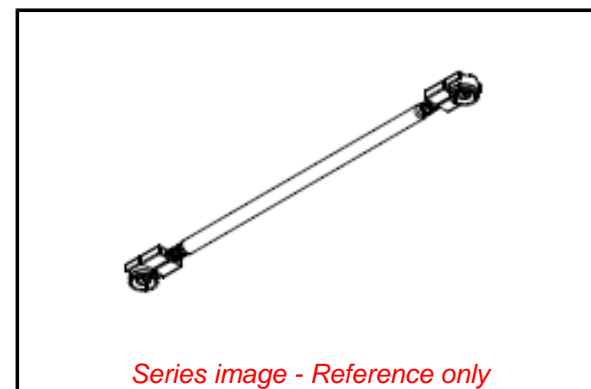

Physical

Cable Length	100.00mm
Circuits (Loaded)	0
Gender	Plug/Plug
Material - Metal	Phosphor Bronze
Material - Plating Mating	Gold
Net Weight	0.280/g
Packaging Type	Bag
Single Ended	No
Wire/Cable Type	Coaxial

Electrical

Impedance	50#
-----------	-----

Solder Process Data

Lead-freeProcess Capability	N/A
-----------------------------	-----

Material Info

Reference - Drawing Numbers

Sales Drawing	SD-73412-028
---------------	--------------