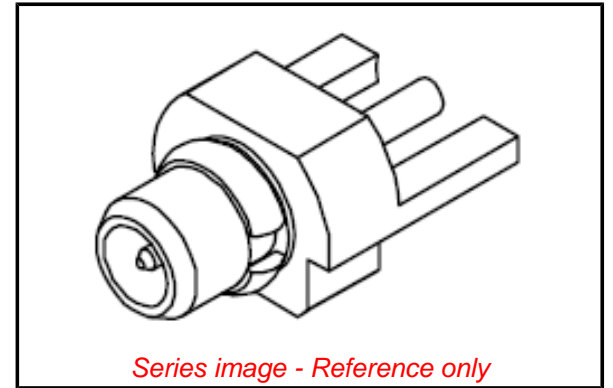

PLEASE CHECK WWW.MOLEX.COM FOR LATEST PART INFORMATION

Part Number: [0734150993](#)
Status: **Active**
Overview: [MMCX RF Connectors](#)
Description: 50 Ohms, MMCX Edge Mount PCB Plug Receptacle, Per Military Requirements, One Piece Per Bag

Documents:

[Drawing (PDF)](#) [RoHS Certificate of Compliance (PDF)](#)

General

Product Family	RF/Coax Connectors
Series	73415
Comments	Edge Mount
Overview	MMCX RF Connectors
Product Name	MMCX
Style	PCB
UPC	800756176215
Wire/Cable Type	N/A

Physical

Gender	Plug
Keying to Mating Part	None
Orientation	Straight
PCB Mounting	Edge Mount
Packaging Type	Bag
Panel Mount	No
Panel Mount Method	N/A
Reverse Polar	No

Electrical

Impedance	50#

Material Info

Reference - Drawing Numbers

Sales Drawing	SD-73415-099

EU ELV

EU RoHS
RoHS Compliant RF Product
REACH SVHC
Not Reviewed
Halogen-Free
Status
Not Reviewed

China RoHS

Need more information on product environmental compliance?

Email productcompliance@molex.com
Please visit the [Contact Us](#) section for any non-product compliance questions.

Search Parts in this Series

[73415 Series](#)