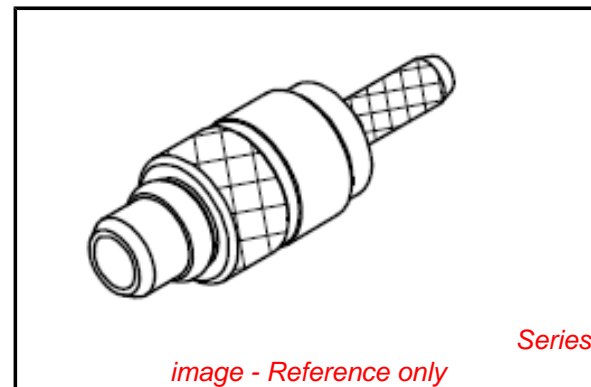

PLEASE CHECK WWW.MOLEX.COM FOR LATEST PART INFORMATION

Part Number: [73415-2252](#)
Status: **Active**
Overview: MMCX RF Connectors
Description: 50 Ohms, MMCX Plug, Crimp, 1.13mm Cable, One Piece Per Bag

Documents:

[Drawing (PDF)](#) [RoHS Certificate of Compliance (PDF)](#)

General

Product Family	RF/Coax Connectors
Series	73415
Overview	MMCX RF Connectors
Product Name	MMCX
Style	Cable
UPC	884982653474
Wire/Cable Type	1.13mm max.

Physical

Gender	Plug
Keying to Mating Part	None
Orientation	Straight
PCB Mounting	N/A
Packaging Type	Bag
Panel Mount	No
Panel Mount Method	N/A
Reverse Polar	No

Electrical

Impedance	50#

Material Info

Reference - Drawing Numbers

Sales Drawing	SD-73415-225

EU RoHS

RoHS Compliant RF Product
REACH SVHC Not Reviewed
Low-Halogen Status Not Reviewed

China RoHS

Need more information on product environmental compliance?

Email productcompliance@molex.com
For a multiple part number RoHS Certificate of Compliance, [click here](#)

Please visit the [Contact Us](#) section for any non-product compliance questions.

Search Parts in this Series
[73415Series](#)