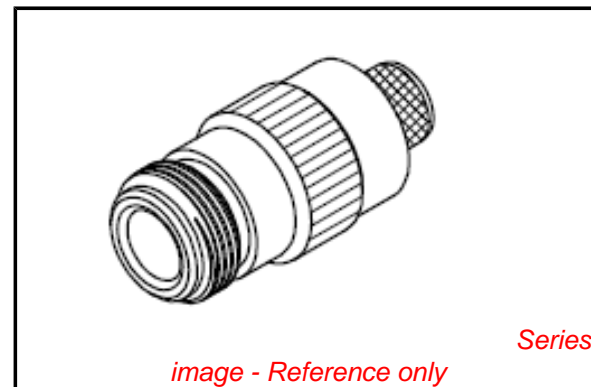

PLEASE CHECK WWW.MOLEX.COM FOR LATEST PART INFORMATION

Part Number: [73276-0041](#)
Status: **Active**
Overview: Type N RF Connectors
Description: 50 Ohms, N Jack to N Adapter, RG-213 and LMR-240 Cable, One Piece Per Bag

Documents:

[Drawing (PDF)](#) [RoHS Certificate of Compliance (PDF)](#)

General

Product Family	RF/Coax Connectors
Series	73276
Overview	Type N RF Connectors
Product Name	N
Style	Cable
UPC	800756689487
Wire/Cable Type	LMR-400, RG-213, RG-8

Physical

Gender	Jack
Keying to Mating Part	None
Orientation	Straight
PCB Mounting	N/A
Packaging Type	Bag
Panel Mount	No
Panel Mount Method	N/A
Reverse Polar	No

Electrical

Impedance	50#

Material Info

Reference - Drawing Numbers

Sales Drawing	SD-73276-004

EU RoHS

RoHS Compliant RF Product

REACH SVHC

Not Reviewed

Low-Halogen Status

Not Reviewed

China RoHS

Need more information on product environmental compliance?

Email productcompliance@molex.com
For a multiple part number RoHS Certificate of Compliance, [click here](#)

Please visit the [Contact Us](#) section for any non-product compliance questions.

Search Parts in this Series

[73276Series](#)