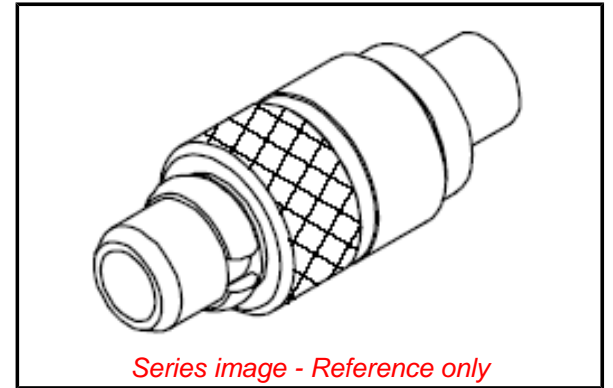

PLEASE CHECK WWW.MOLEX.COM FOR LATEST PART INFORMATION

Part Number: [0734152111](#)
Status: **Active**
Overview: [MMCX RF Connectors](#)
Description: 50 Ohms, MMCX Plug, Solder, 1.194mm Semi-Rigid Cable, Flash Gold (Au) Per Commercial Requirements, Bulk

Documents:

[Drawing (PDF)](#) [RoHS Certificate of Compliance (PDF)](#)

General

Product Family	RF/Coax Connectors
Series	73415
Overview	MMCX RF Connectors
Product Name	MMCX
Style	Cable
UPC	822348630516
Wire/Cable Type	SR-047

Physical

Gender	Plug
Keying to Mating Part	None
Net Weight	0.535/g
Orientation	Straight
PCB Mounting	N/A
Packaging Type	Bag
Panel Mount	No
Panel Mount Method	N/A
Reverse Polar	No

Electrical

Impedance	50#

Solder Process Data

Lead-freeProcess Capability	N/A

Material Info

Reference - Drawing Numbers

Sales Drawing	SD-73415-211

Series image - Reference only

EU ELV

Not Relevant

EU RoHS

Compliant with Exemption 6(c)

REACH SVHC

Contains SVHC(2015

June 15): No

Halogen-Free

Status

Low-Halogen

Need more information on product environmental compliance?

Email productcompliance@molex.com
Please visit the [Contact Us](#) section for any non-product compliance questions.

China ROHS

50 Image

ELV

Not Relevant

Search Parts in this Series

[73415 Series](#)

PLEASE CHECK WWW.MOLEX.COM FOR LATEST PART INFORMATION