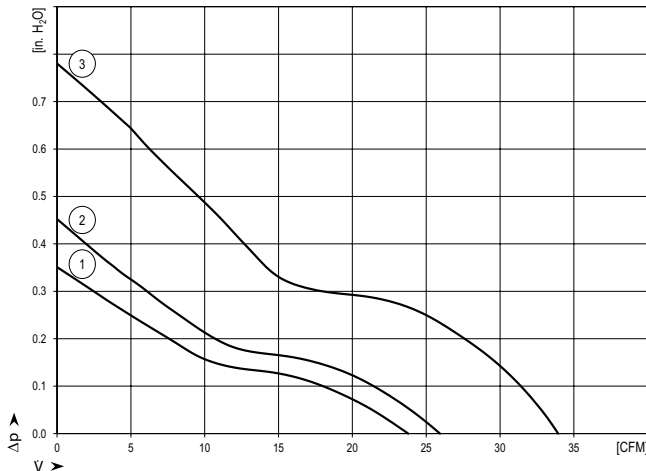

DC axial fans

Series 630 U 60 x 60 x 25 mm

Highlights:

- Motor protection against reverse polarity and locking.
- Air exhaust over struts
- Connection via 310 mm strands AWG 22, TR 64, bared and tin-plated
- Ingress protection rating of IP68

Material: Housing: Fiberglass-reinforced PBT composite
Impeller: Fiberglass-reinforced PA composite

Direction of rotation: Clockwise, seen on rotor

Nominal Data	Air flow	Nominal voltage	Voltage range	Sound pressure level	Sound power level	Ball bearings	Power input	Speed	Temperature range	Mass	Ingress Protection Rating	UL Approval	Curves
Type	CFM	VDC	VDC	dB(A)	Bel(A)		Watts	RPM	°C	g			
632 NU	23.5	12	6...15	34	5.1	Yes	1.8	5900	-20...70	70	IP68	Yes	1
634 NU-004*	23.5	24	12...30	34	5.1	Yes	1.6	5900	-20...70	70	IP68	Yes	1
632/2HPU	25.9	12	11...13	35	5.4	Yes	1.5	6300	-20...70	70	IP68	Yes	2
634 HHU	34.1	24	18...28	44	6.1	Yes	3.2	8500	-20...70	70	IP68	Yes	3

Curves