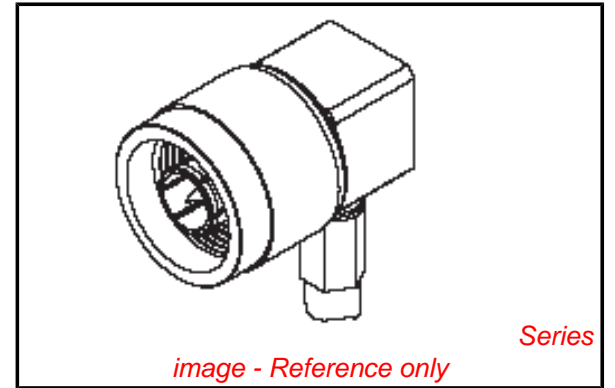

**Physical**

Gender	Plug
Keying to Mating Part	None
Orientation	Right Angle
PCB Mounting	N/A
Packaging Type	Bag
Panel Mount	No
Panel Mount Method	N/A
Reverse Polar	No

**Electrical**

Impedance	50#
-----------	-----

**Material Info**

**Reference - Drawing Numbers**

Sales Drawing	SD-73276-021
---------------	--------------

*image - Reference only*

**EU RoHS**

**RoHS Compliant RF Product**

**REACH SVHC**

**Not Reviewed**