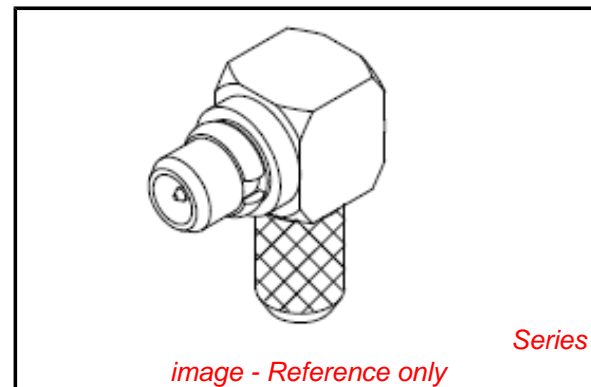

PLEASE CHECK WWW.MOLEX.COM FOR LATEST PART INFORMATION

Part Number: [73415-2142](#)
Status: **Active**
Overview: MMCX RF Connectors
Description: 50 Ohms, MMCX Right-Angle Plug, Crimp, RD-316 Cable, One Piece Per Bag

Documents:

[Drawing (PDF)](#) [RoHS Certificate of Compliance (PDF)](#)

General

Product Family	RF/Coax Connectors
Series	73415
Overview	MMCX RF Connectors
Product Name	MMCX
Style	Cable
UPC	884982653467
Wire/Cable Type	RD-316

Physical

Gender	Plug
Keying to Mating Part	None
Orientation	Right Angle
PCB Mounting	N/A
Packaging Type	Bag
Panel Mount	No
Panel Mount Method	N/A
Reverse Polar	No

Electrical

Impedance	50#

Material Info

Reference - Drawing Numbers

Sales Drawing	SD-73415-214

image - Reference only

EU RoHS

RoHS Compliant RF Product

REACH SVHC

Not Reviewed

Low-Halogen Status

Not Reviewed

China RoHS

Need more information on product environmental compliance?

Email productcompliance@molex.com
For a multiple part number RoHS Certificate of Compliance, [click here](#)

Please visit the [Contact Us](#) section for any non-product compliance questions.

Search Parts in this Series
[73415Series](#)