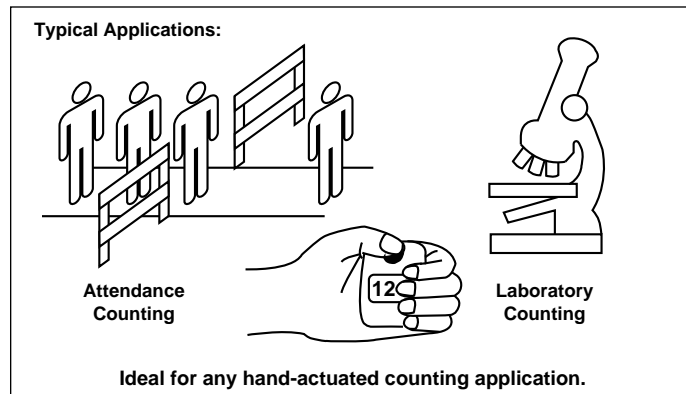

Low cost, lightweight, thumb- or finger-actuated counter . . . made to fit comfortably in the palm of the hand, or in accessory mounting base

The universally popular Hand Tally from Veeder-Root. Solid, accurate, reliable – its high impact, corrosion resistant construction is designed to outlast low quality imitations many times over.

It can be used for unlimited counting chores. Traffic analysis, attendance, sporting events, farming and ranching operations, inventory control, surveys, laboratory studies, production counting.

- 4 figures – counts to 9999
- Compact and lightweight
- Impact, dust and corrosion resistant
- Weather resistant – use it indoors or out
- Smooth action quick-reset knob
- Meets U.S. government standards
- High contrast, white on black display figures
- Accessory mounting base allows fixed or portable use
- Low cost

An accessory mounting base is predrilled for mounting to a desk, bench, or other surface. It securely cradles the Series 7623 for use at a fixed location, but allows it to be easily removed for use in the field.

SPECIFICATIONS

Number of Figures: 4

Count Capacity: 9999

Size of Figures: 0.188" high by 0.099" wide (4.8 mm by 2.5 mm)

Color of Figures: White on black

Operation: Depress thumb lever once for each count

Reset: Manual knob, rotary

Mounting: Hand-held; or detachable mounting base

Construction: Case: Polycarbonate; Knob & Wheels: Acetal resin; Internal Working Parts: Hardened steel and acetal resin; Finger Ring and Pushbutton: Hardened steel; black finish

Net Weight: Hand Tally: 1.2 oz. (34.02 g); Mounting Base: 1.2 oz. (34.02 g)

Model No.	Description
762304-001	Hand Tally
300301-547	Mounting Base