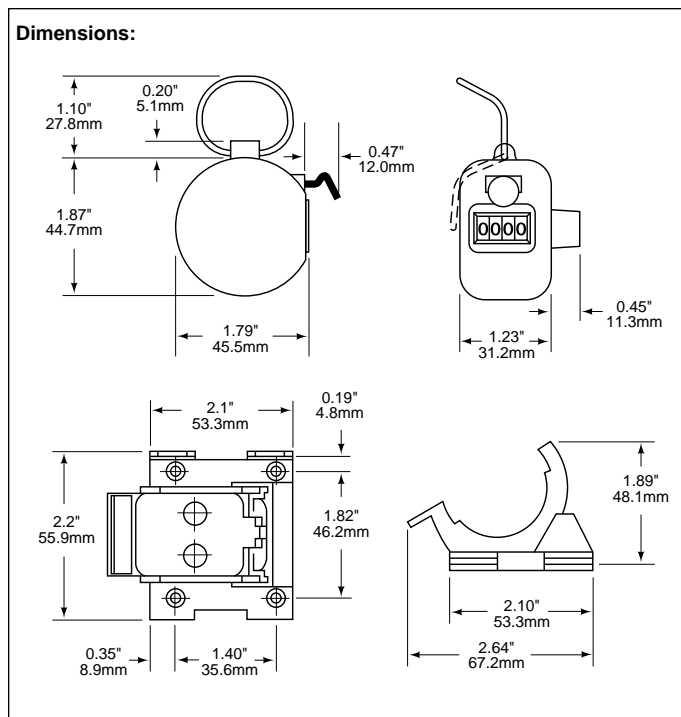

SPECIFICATIONS

Number of Figures: 4

Count Capacity: 9999

Size of Figures: 0.188" high by 0.099" wide (4.8 mm by 2.5 mm)

Color of Figures: White on black

Operation: Depress thumb lever once for each count

Reset: Manual knob, rotary

Mounting: Hand-held; or detachable mounting base

Construction: Case: Polycarbonate; Knob & Wheels: Acetal resin; Internal Working Parts: Hardened steel and acetal resin; Finger Ring and Pushbutton: Hardened steel; black finish

Net Weight: Hand Tally: 1.2 oz. (34.02 g); Mounting Base: 1.2 oz. (34.02 g)

Model No.	Description
762304-001	Hand Tally
300301-547	Mounting Base

X-ON Electronics

Largest Supplier of Electrical and Electronic Components