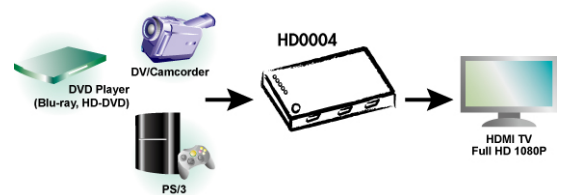

## Mini HDMI Switch 5 to 1 Ultra-High Performance

The high performance mini HDMI Switch 5 to 1 HD0004 is compatible with most devices like HD-DVD, Sky-HD, STV, PS3, Xbox360 etc., and provides the multiple resolution up to 1080p. The HDMI Amplifier Switch of HD0004 not only has the key-press-switching function, but also has the IR remote control and intelligent function. That is to say, as soon as the power supply of the source equipment is switched, this switcher will respond automatically.

### Specification:

- Supports HDMI High Speed
- Full HD 1080p
- Supports 12bit Deep Color
- Transfer Speed Performance up to 2.5Gbps
- Supports 25 meters HDMI Cable on both ends of the Switch
- With external Power Adapter

### Package Contents:

- 1 x 5 to 1 Switch
- 1 x Remote Control
- 1 x Irda Adapter
- 1 x User Manual
- 1 x Power Adapter