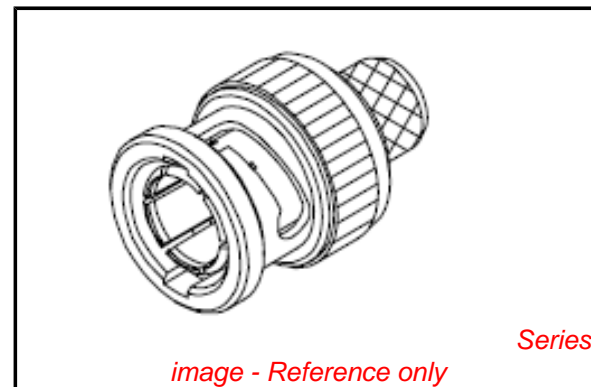

**Physical**

Gender	Plug
Keying to Mating Part	Yes
Net Weight	10.400/g
Orientation	Straight
PCB Mounting	N/A
Packaging Type	Bag
Panel Mount	No
Panel Mount Method	N/A
Reverse Polar	No

**Electrical**

Impedance	75#
-----------	-----

**Material Info**

**Reference - Drawing Numbers**

Sales Drawing	SD-73171-073
---------------	--------------

*image - Reference only*

**EU RoHS**

**RoHS Compliant RF Product**

**REACH SVHC**

**Not Reviewed**