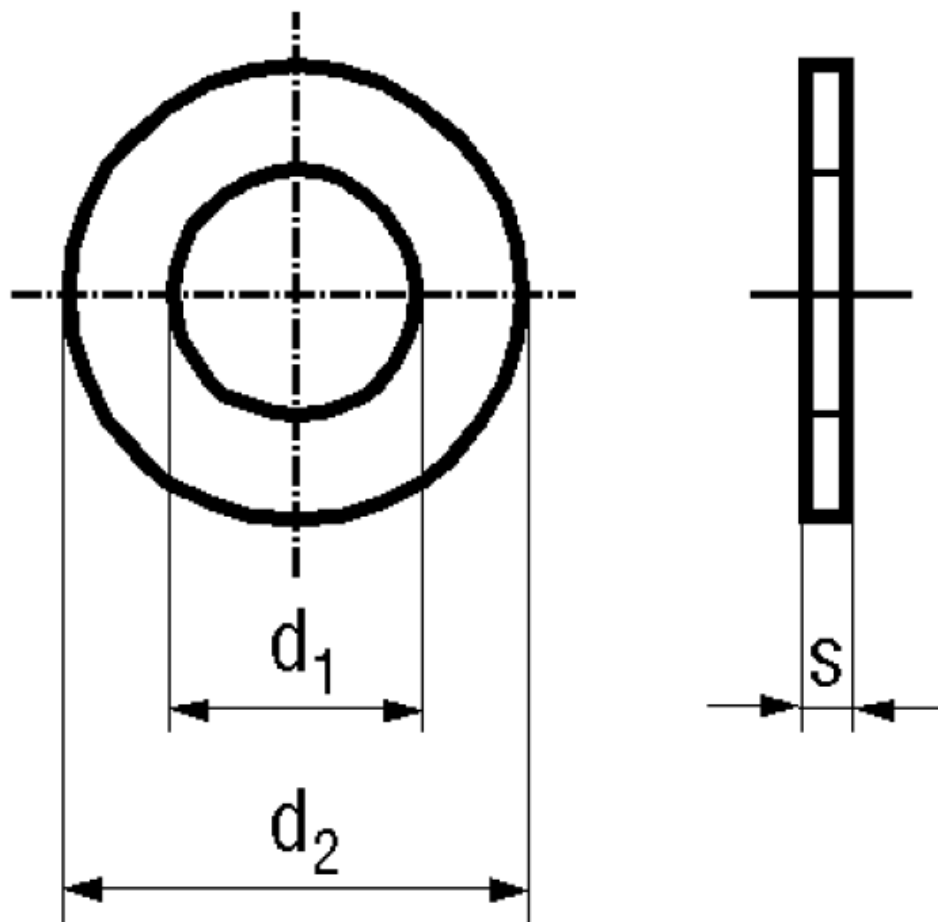

## BN 561 - DIN 125 A-1 - ~ISO 7089

Flat washers  
without chamfer

DIN 125 A-1  
~ISO 7089  
~UNI 6592

Material  Surface

### Article No. - 1215957

fit for	M5
$d_1$	5,3
$d_2$	10
$s$	1

DIN 125: Standard withdrawn

M4,5: Not included in DIN 125, ISO 7089 and VSM 13904.

M2,2: Not included in DIN 125 and ISO 7089.

M1,7; M2,6; M7: Not included in ISO 7089.